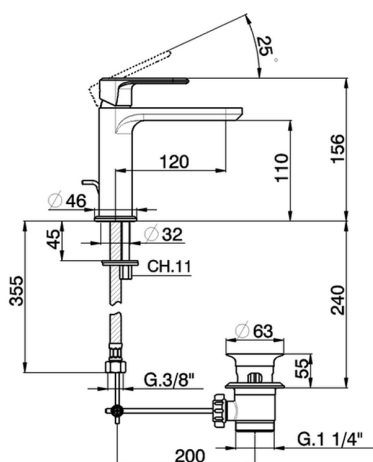

## Single lever washbasin mixer LINEAVIVA\_LV000510

MODEL **LV000510**

Single lever washbasin mixer, with automatic 1"1/4 automatic pop-up waste, G.3/8" stainless steel flexible hoses

### CHARACTERISTICS

Cartridge Spare Parts **ZZ96550000**

**25 mm Cartridge**

## Single lever washbasin mixer LINEAVIVA\_LV000510

LV000510

<https://en.cisal.it/single-lever-washbasin-mixer-lineavivalv000510>

2024-09-08