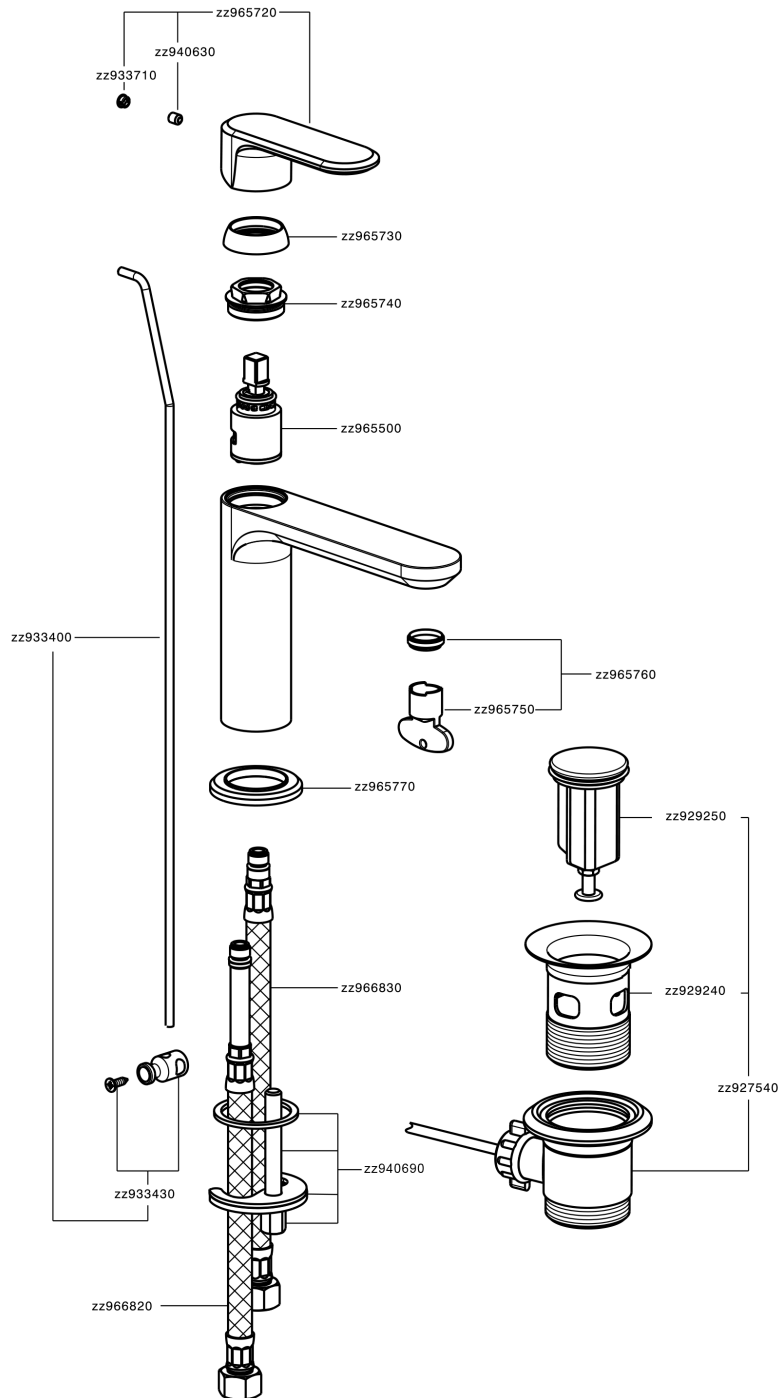

## Single lever washbasin mixer LINEAVIVA\_LV000510

MODEL **LV000510**

Single lever washbasin mixer, with automatic 1"1/4 automatic pop-up waste, G.3/8" stainless steel flexible hoses

### CHARACTERISTICS

Cartridge Spare Parts **ZZ96550000**

**25 mm Cartridge**

## Single lever washbasin mixer LINEAVIVA\_LV000510

LV000510

<https://en.cisal.it/single-lever-washbasin-mixer-lineavivalv000510>

2024-09-08