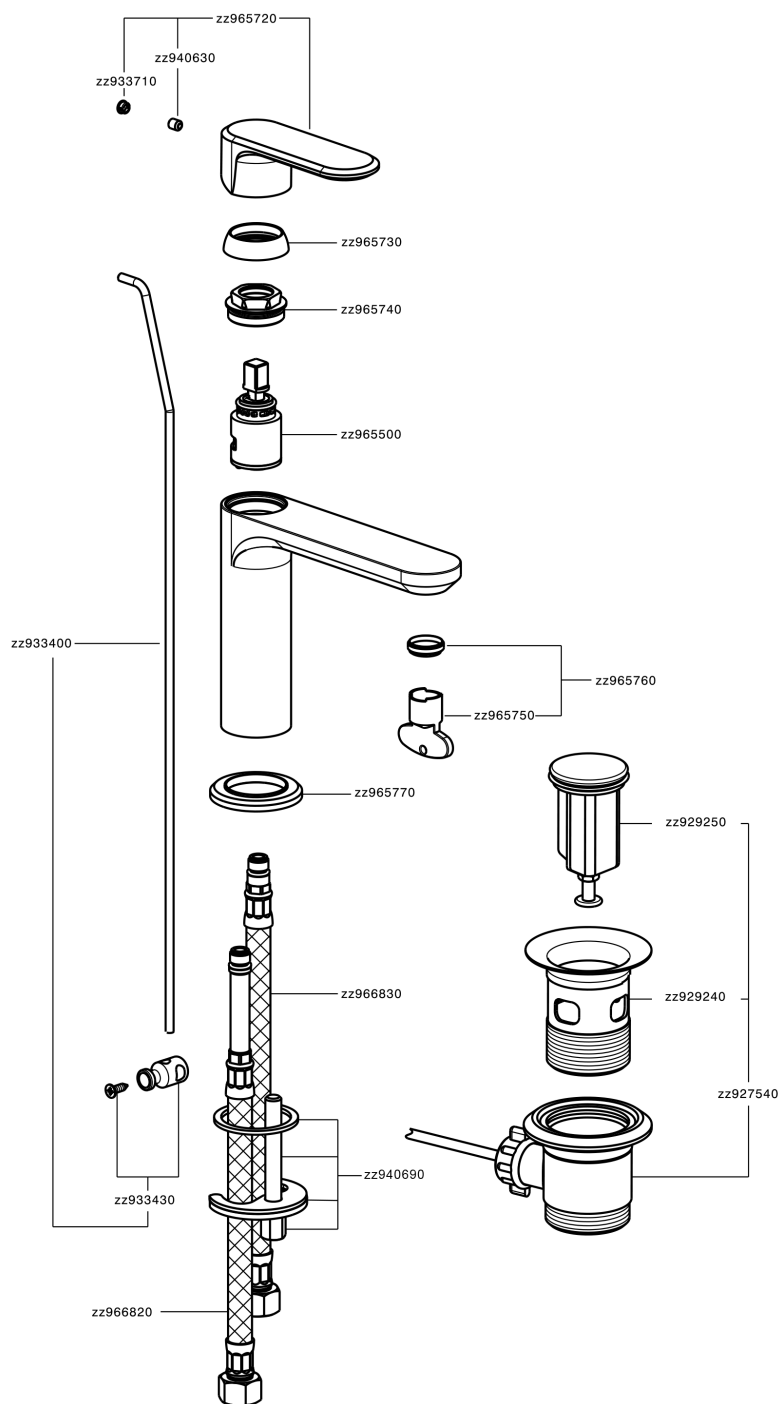

## Single lever washbasin mixer LINEAVIVA\_LV000510

LV000510

<https://en.cisal.it/single-lever-washbasin-mixer-lineavivalv000510>

2024-09-08