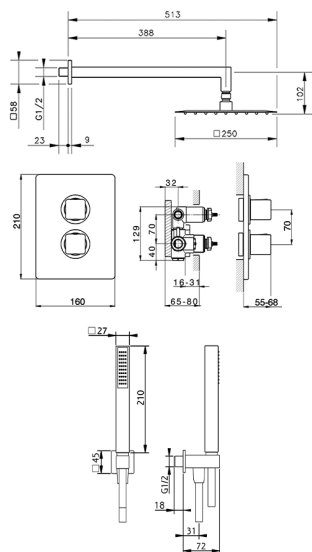

Concealed thermostatic shower mixer CUBIC_CU0KT020

MODEL **CU0KT020**

Concealed thermostatic shower mixer, 1/2" Concealed Thermostatic Mixer, 2 outlet deviatop cartridge, wall mounted handshower bracket with wall elbow, 400 mm shower arm, 250x250 mm INOX square showerhead 2 mm thick, 27x27 mm one spray minimalist square handshower, 1/2" wall elbow, 150 cm smooth SILVERFLEX Flexible Hose

AVAILABLE FINISHINGS

21 21 Chrome

CHARACTERISTICS

Cartridge Spare Parts **24.04A.PP**

8x20 Plus P Thermostatic Valve

Thermostatic

The Cisal thermostatic is your personal water manager, helping you to handle, control and save water and energy.