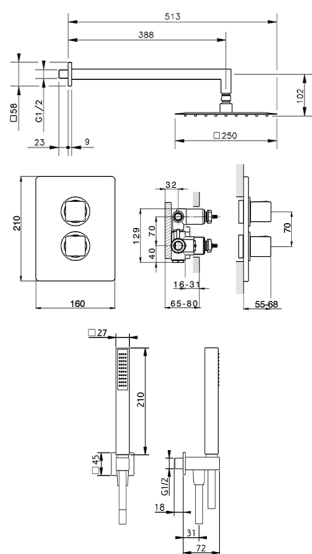

## Concealed thermostatic shower mixer CUBIC\_CU0KT020

MODEL **CU0KT020**

Concealed thermostatic shower mixer, 1/2" Concealed Thermostatic Mixer, 2 outlet deviatop cartridge, wall mounted handshower bracket with wall elbow, 400 mm shower arm, 250x250 mm INOX square showerhead 2 mm thick, 27x27 mm one spray minimalist square handshower, 1/2" wall elbow, 150 cm smooth SILVERFLEX Flexible Hose

AVAILABLE FINISHINGS

CHARACTERISTICS

Cartridge Spare Parts **24.04A.PP**

**8x20 Plus P Thermostatic Valve**