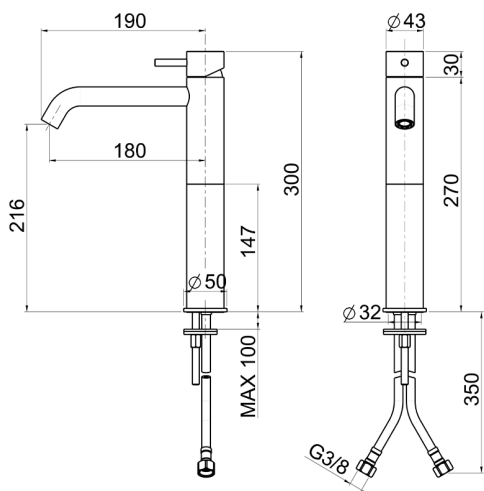

## Single lever tall washbasin mixer XION\_XI003544

MODEL **XI003544**

Single lever tall washbasin mixer, without automatic pop-up waste, G.3/8" stainless steel flexible hoses, Inox AISI 316L

AVAILABLE FINISHINGS

**D1** D1 Brushed Inox

CHARACTERISTICS

Cartridge Spare Parts **ZZ99511000**

**30 mm Cartridge**

## Single lever tall washbasin mixer XION\_XI003544

XI003544

<https://en.cisal.it/single-lever-tall-washbasin-mixer-xion-xi003544>

2026-06-04