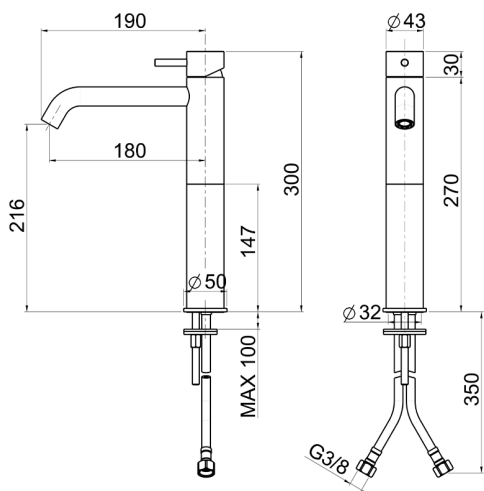

Single lever tall washbasin mixer XION_XI003544

MODEL **XI003544**

Single lever tall washbasin mixer, without automatic pop-up waste, G.3/8" stainless steel flexible hoses, Inox AISI 316L

AVAILABLE FINISHINGS

D1 D1 Brushed Inox

CHARACTERISTICS

Cartridge Spare Parts **ZZ99511000**

30 mm Cartridge

Single lever tall washbasin mixer XION_XI003544

XI003544

<https://en.cisal.it/single-lever-tall-washbasin-mixer-xion-xi003544>