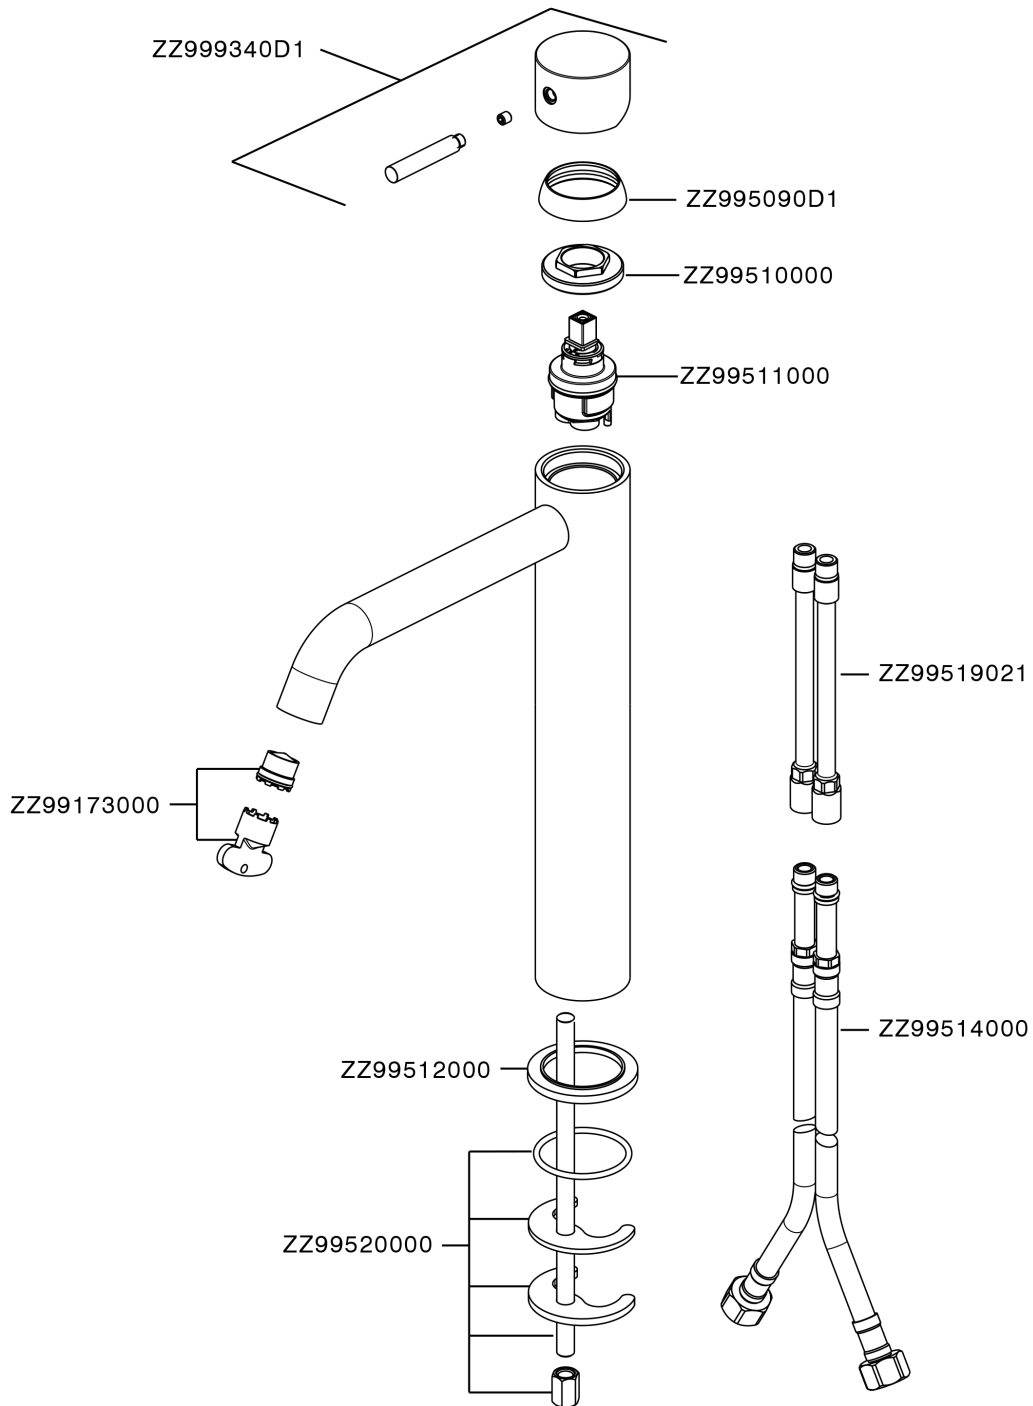

Single lever tall washbasin mixer XION_XI003544

MODEL **XI003544**

Single lever tall washbasin mixer, without automatic pop-up waste, G.3/8" stainless steel flexible hoses, Inox AISI 316L

AVAILABLE FINISHINGS

D1 D1 Brushed Inox

CHARACTERISTICS

Cartridge Spare Parts **ZZ99511000**

30 mm Cartridge

Single lever tall washbasin mixer XION_XI003544

XI003544

<https://en.cisal.it/single-lever-tall-washbasin-mixer-xion-xi003544>