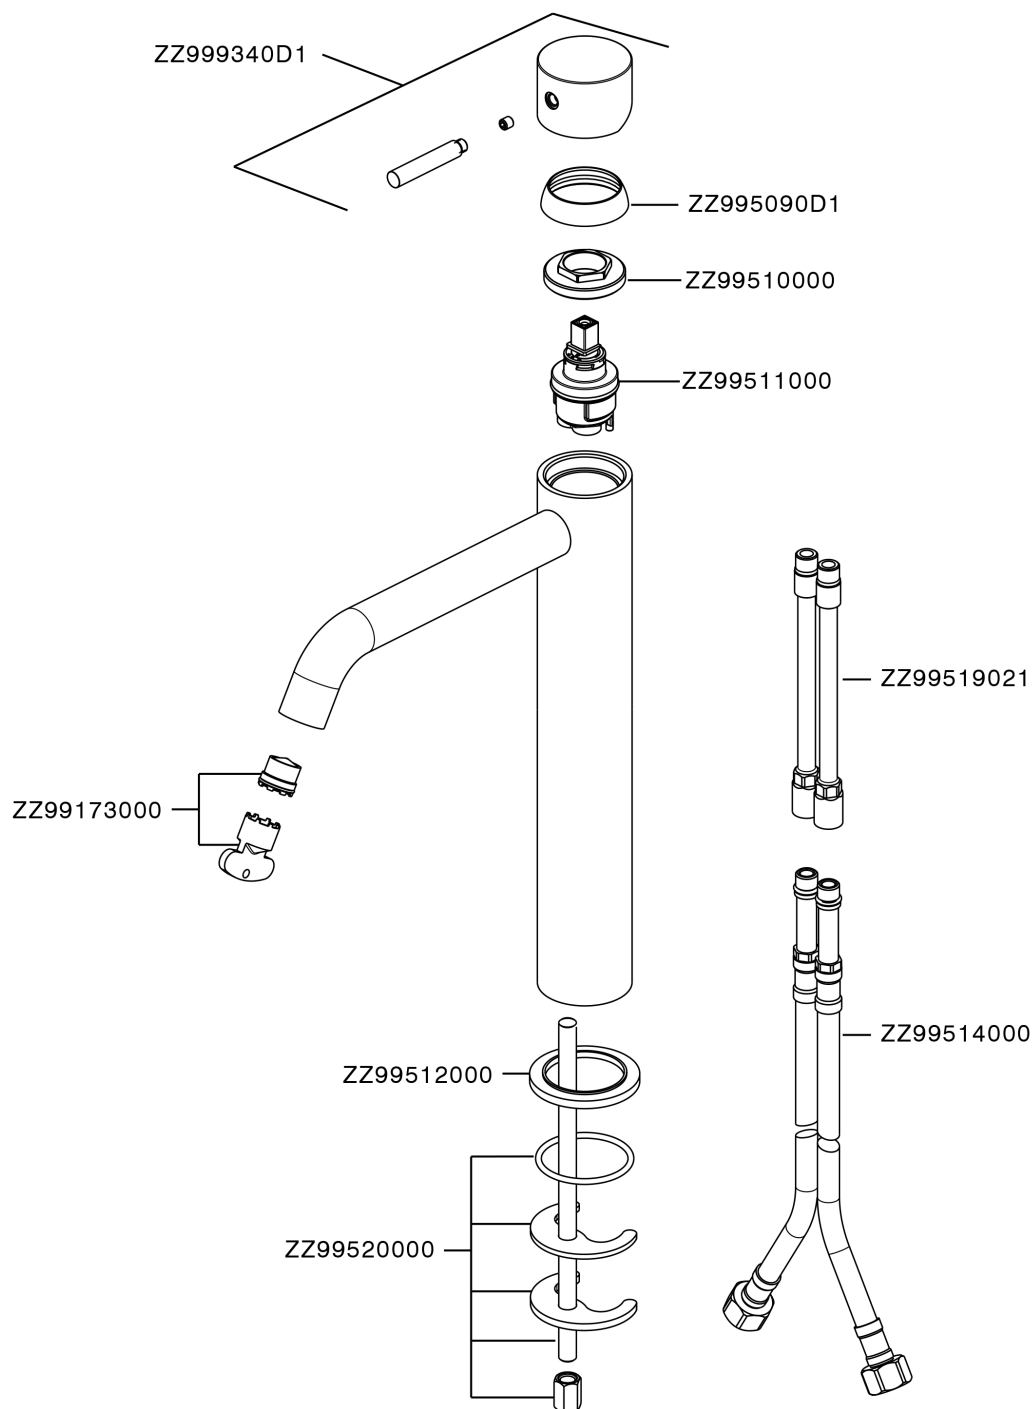

Single lever tall washbasin mixer XION_XI003544

MODEL **XI003544**

Single lever tall washbasin mixer, without automatic pop-up waste, G.3/8" stainless steel flexible hoses, Inox AISI 316L

AVAILABLE FINISHINGS

D1 D1 Brushed Inox

CHARACTERISTICS

Cartridge Spare Parts **ZZ99511000**

30 mm Cartridge

Single lever tall washbasin mixer XION_XI003544

XI003544

<https://en.cisal.it/single-lever-tall-washbasin-mixer-xion-xi003544>