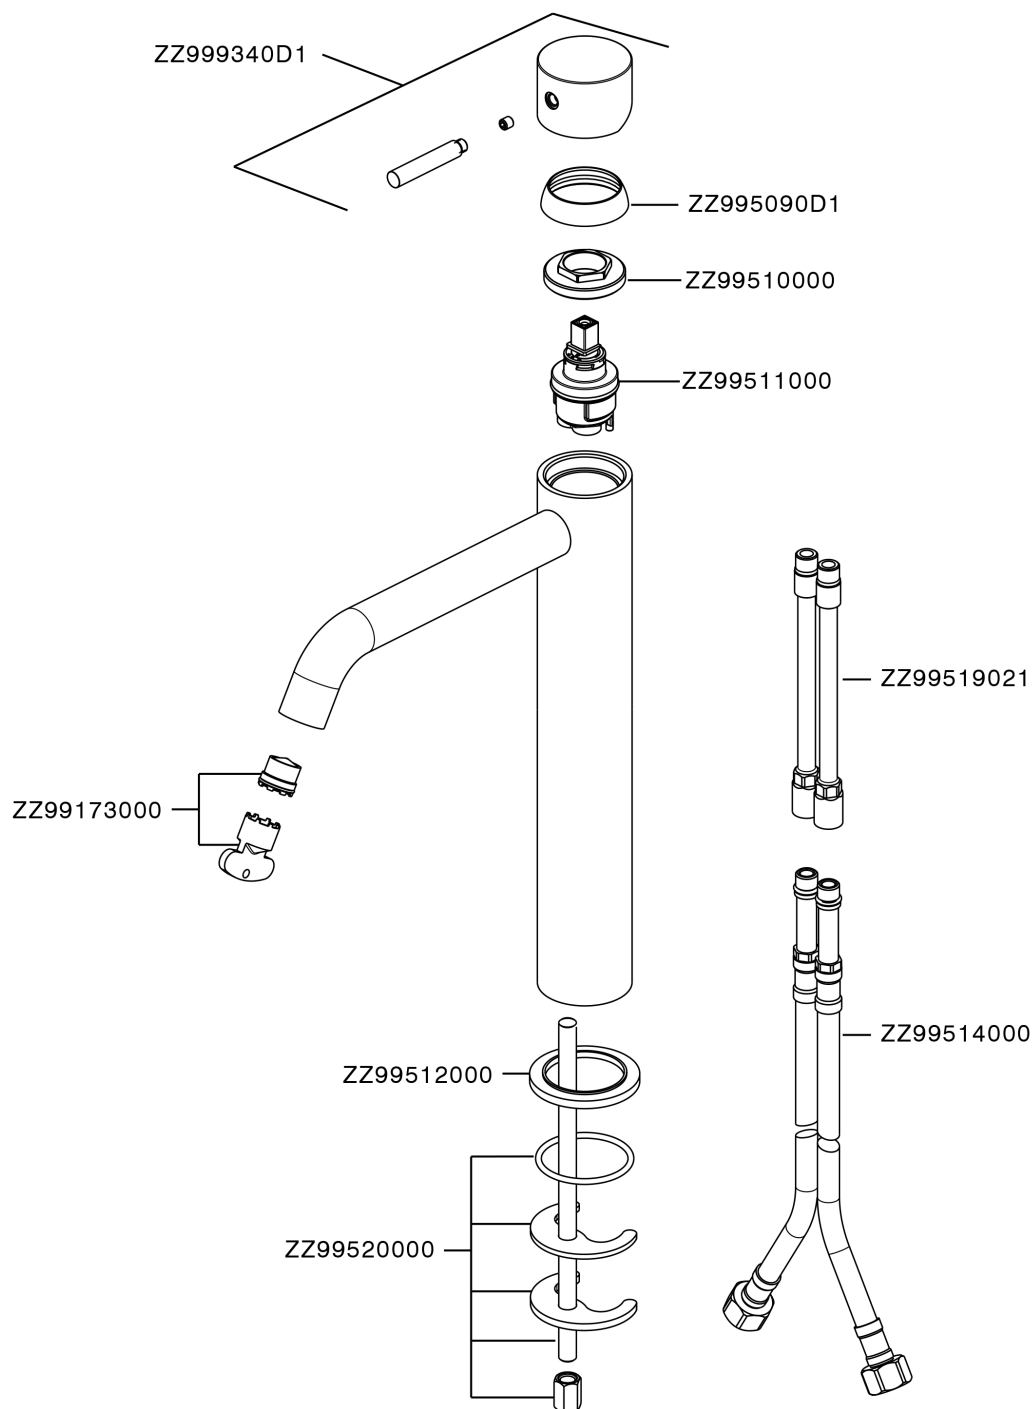

## Single lever tall washbasin mixer XION\_XI003544

MODEL **XI003544**

Single lever tall washbasin mixer, without automatic pop-up waste, G.3/8" stainless steel flexible hoses, Inox AISI 316L

AVAILABLE FINISHINGS

**D1** D1 Brushed Inox

CHARACTERISTICS

Cartridge Spare Parts **ZZ99511000**

**30 mm Cartridge**

## Single lever tall washbasin mixer XION\_XI003544

XI003544

<https://en.cisal.it/single-lever-tall-washbasin-mixer-xion-xi003544>

2026-06-04