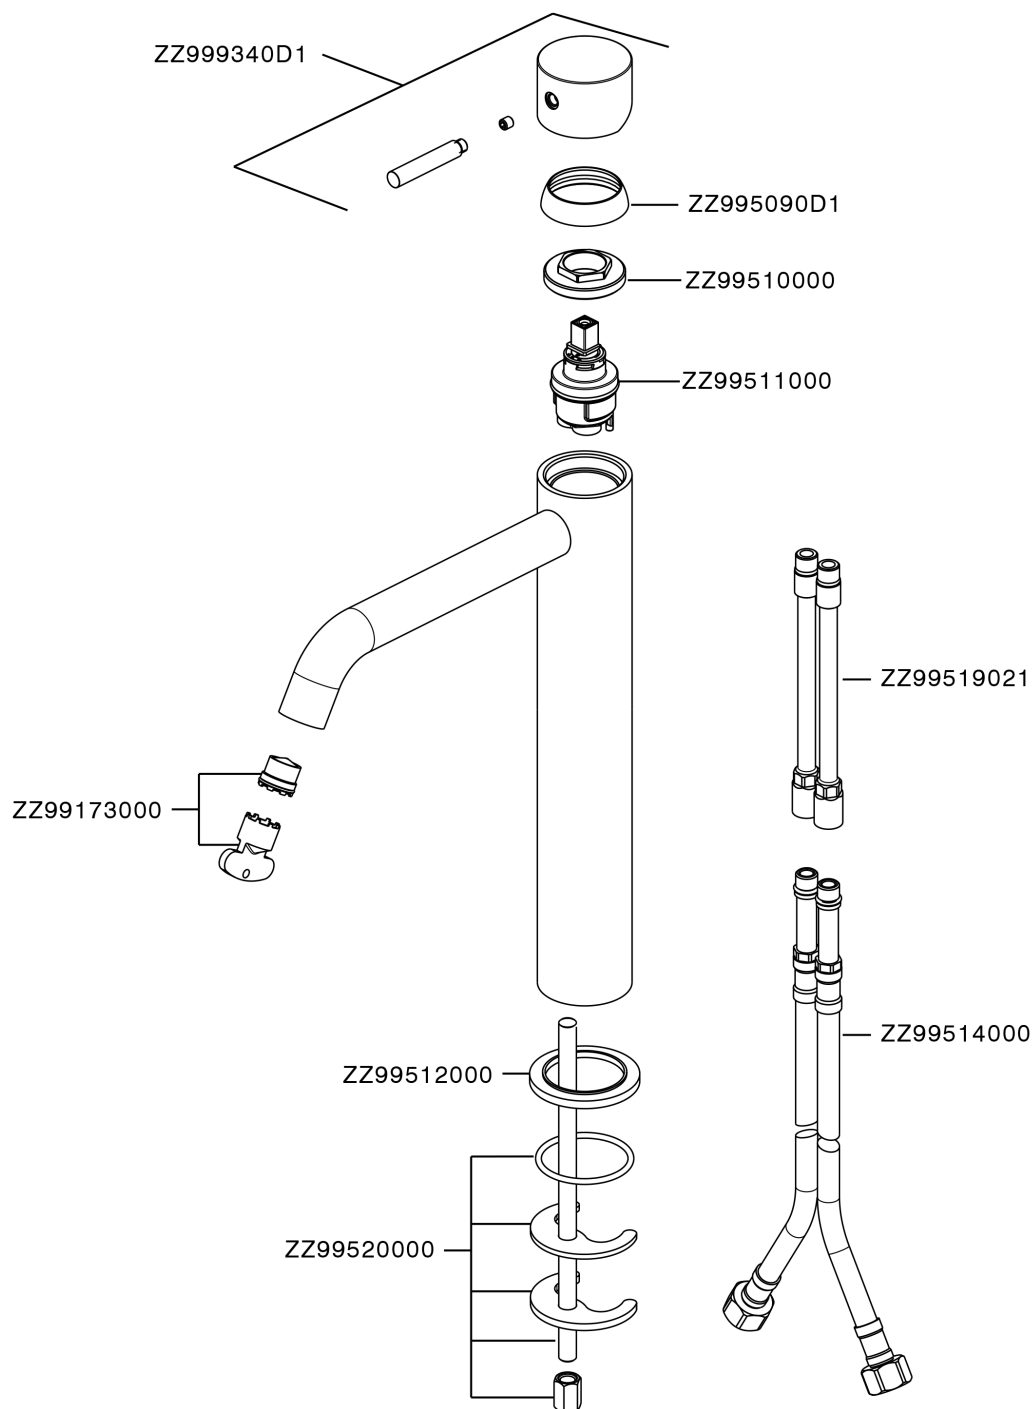

Single lever tall washbasin mixer XION_XI003544

XI003544

<https://en.cisal.it/single-lever-tall-washbasin-mixer-xion-xi003544>

2026-05-15