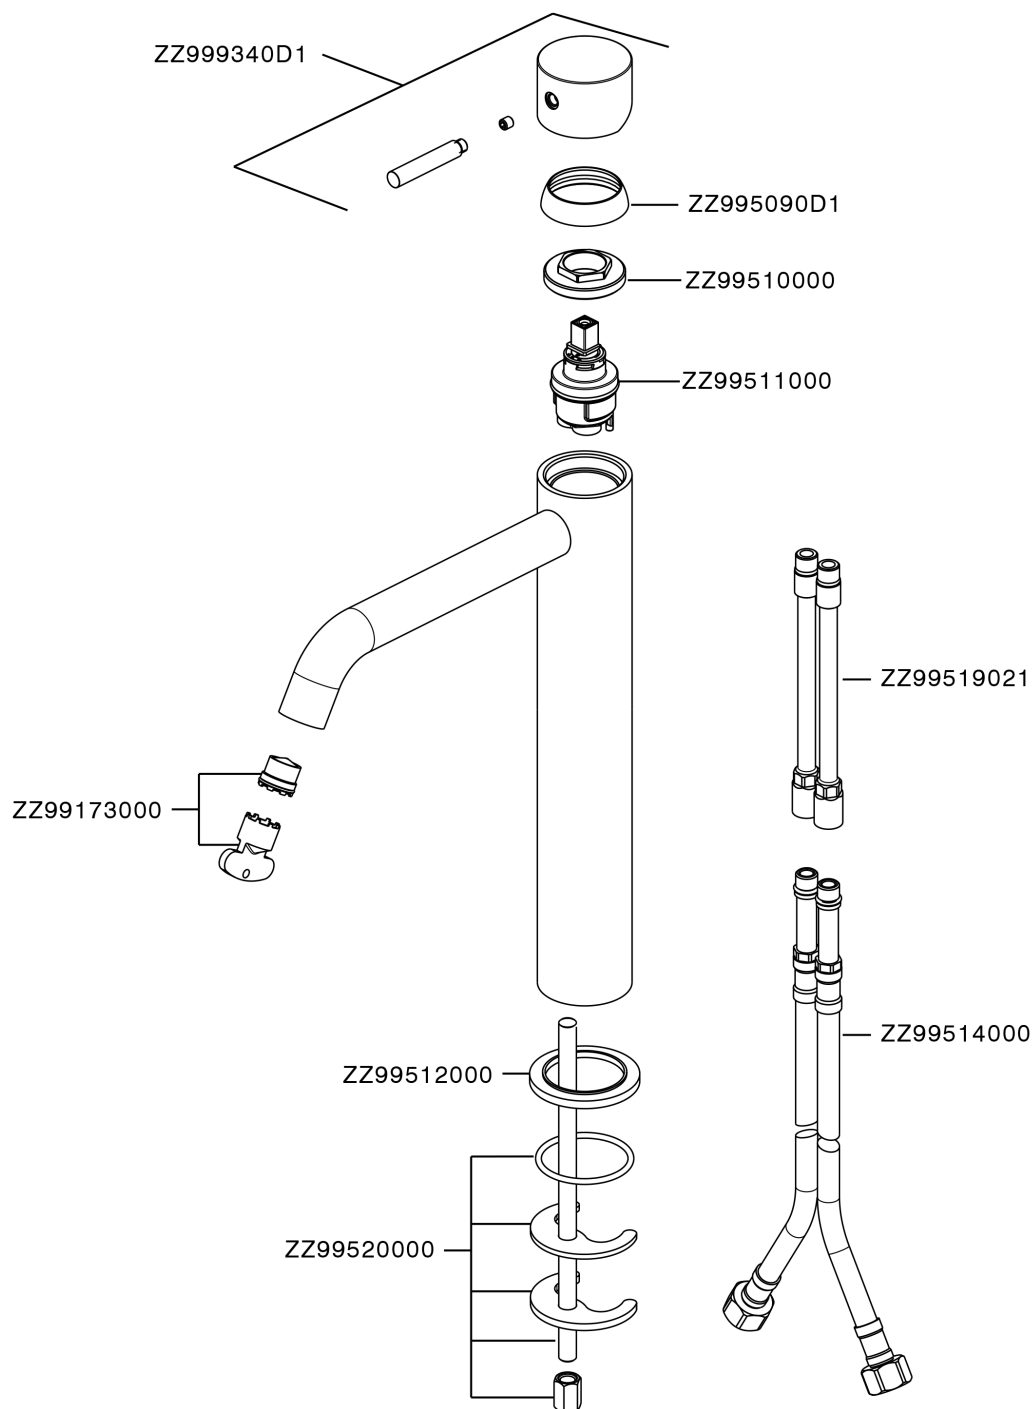

Single lever tall washbasin mixer XION_XI003544

XI003544

<https://en.cisal.it/single-lever-tall-washbasin-mixer-xion-xi003544>

2026-06-05