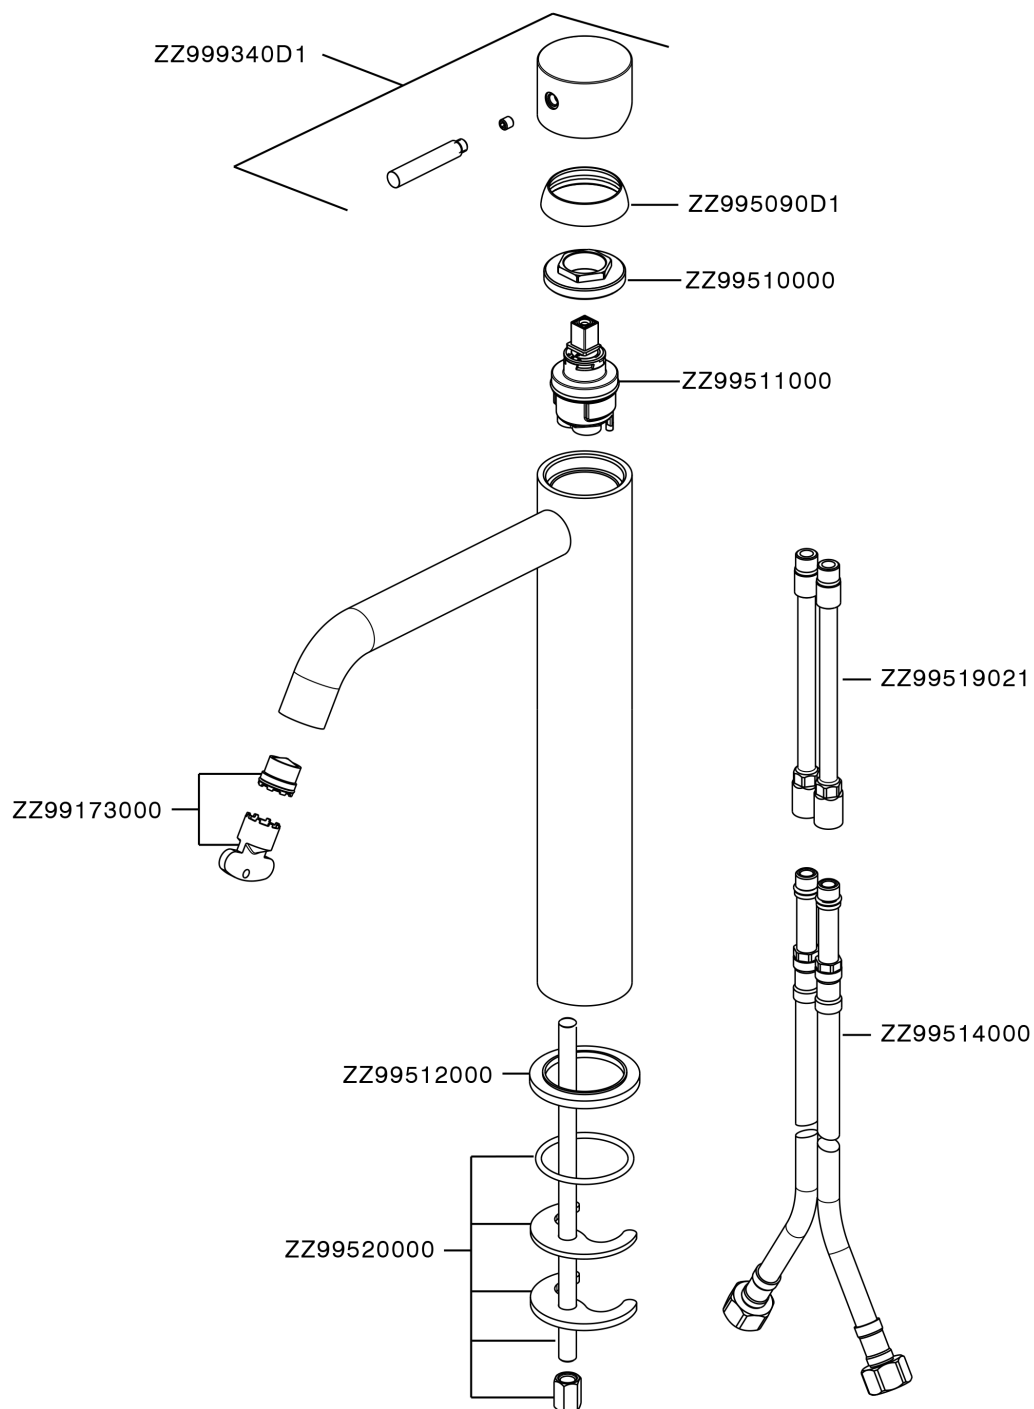

Single lever tall washbasin mixer XION_XI003544

XI003544

<https://en.cisal.it/single-lever-tall-washbasin-mixer-xion-xi003544>

2026-06-25