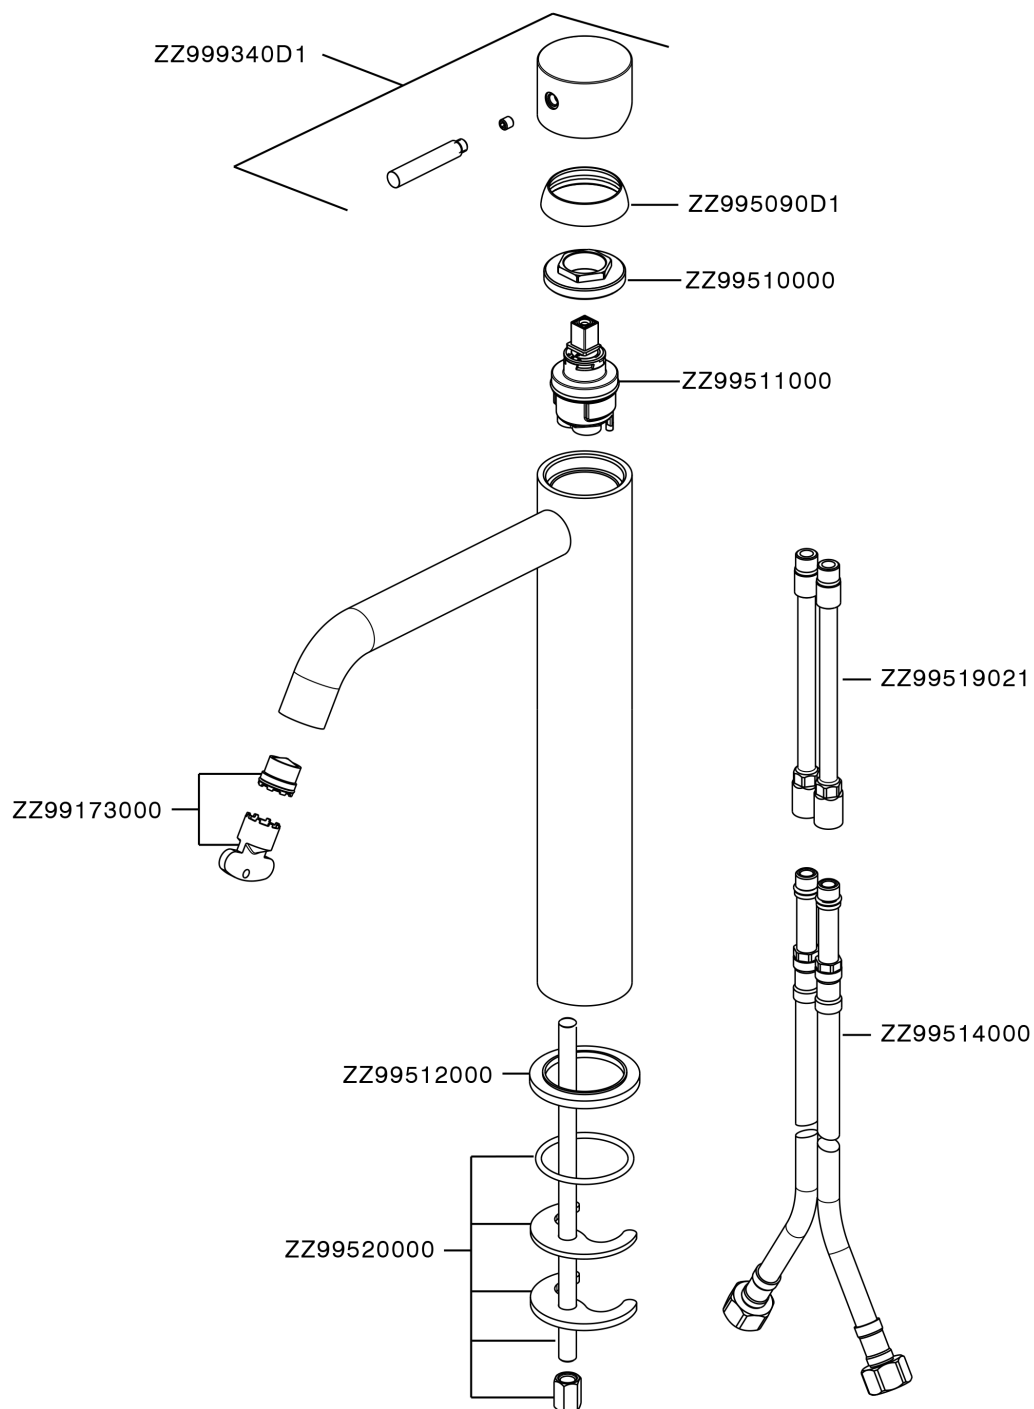

Single lever tall washbasin mixer XION_XI003544

XI003544

<https://en.cisal.it/single-lever-tall-washbasin-mixer-xion-xi003544>

2026-04-24