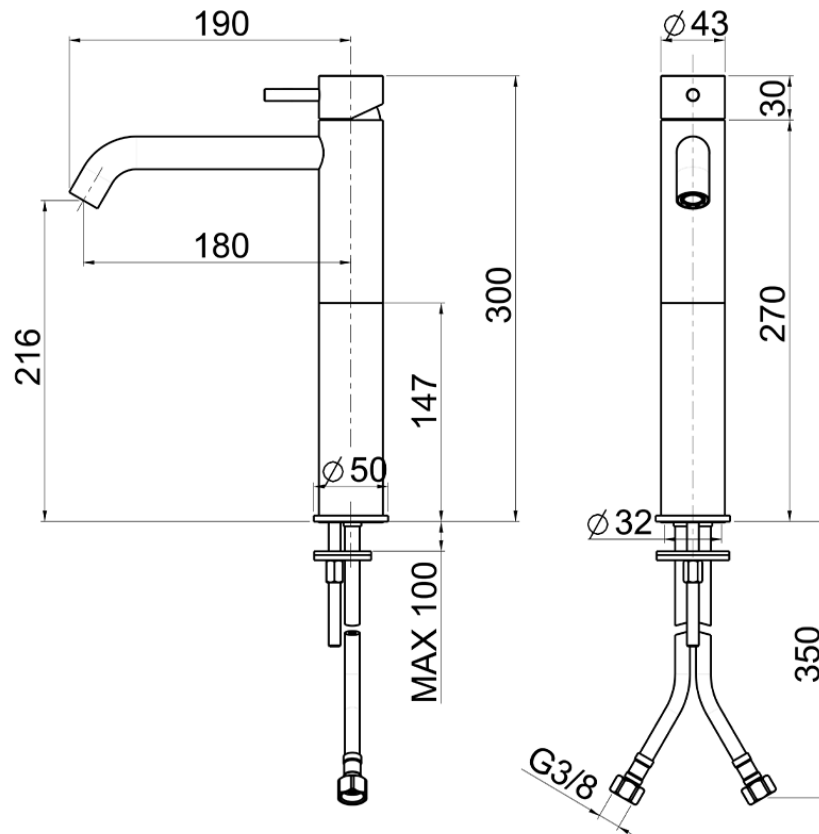

Single lever tall washbasin mixer XION_XI003544

XI003544

<https://en.cisal.it/single-lever-tall-washbasin-mixer-xion-xi003544>

2026-06-04