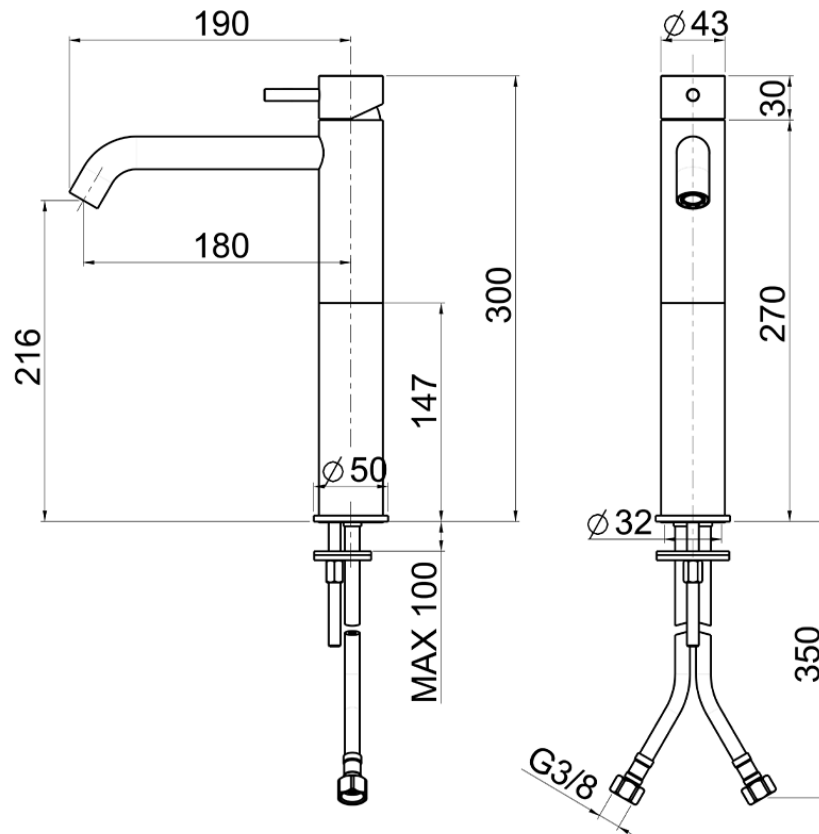

Single lever tall washbasin mixer XION_XI003544

XI003544

<https://en.cisal.it/single-lever-tall-washbasin-mixer-xion-xi003544>

2026-04-24