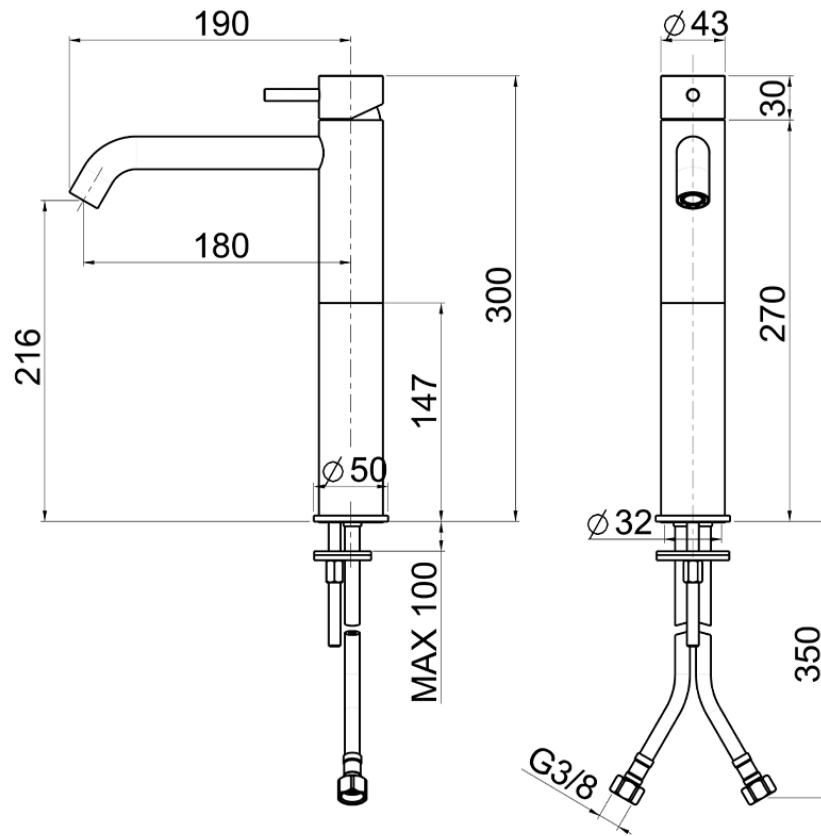

Single lever tall washbasin mixer XION_XI003544

XI003544

<https://en.cisal.it/single-lever-tall-washbasin-mixer-xion-xi003544>

2026-05-15