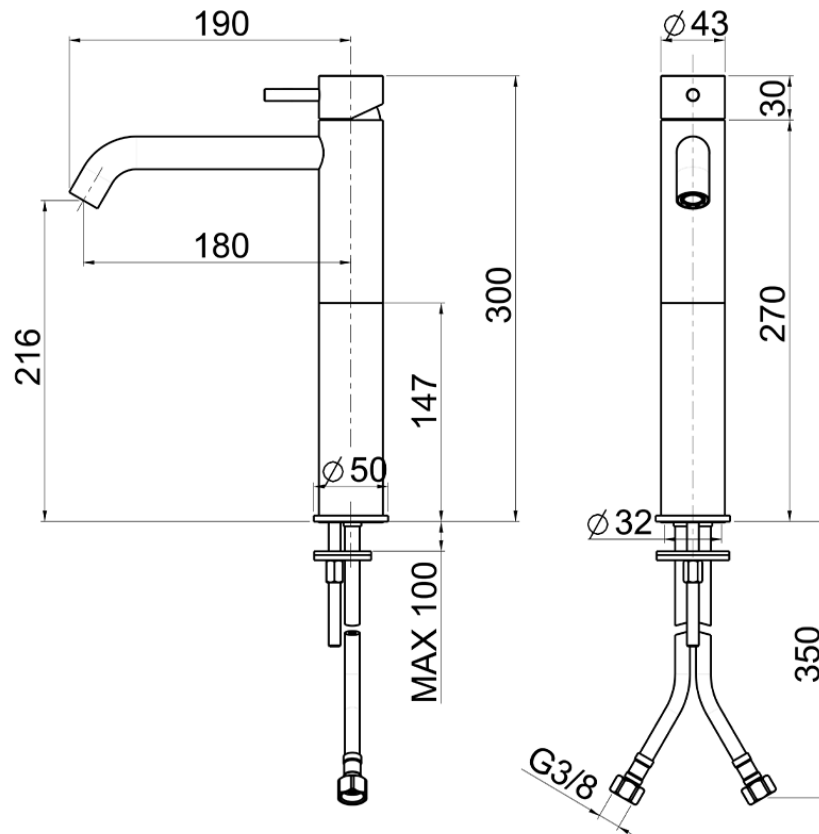

Single lever tall washbasin mixer XION_XI003544

XI003544

<https://en.cisal.it/single-lever-tall-washbasin-mixer-xion-xi003544>

2026-06-25