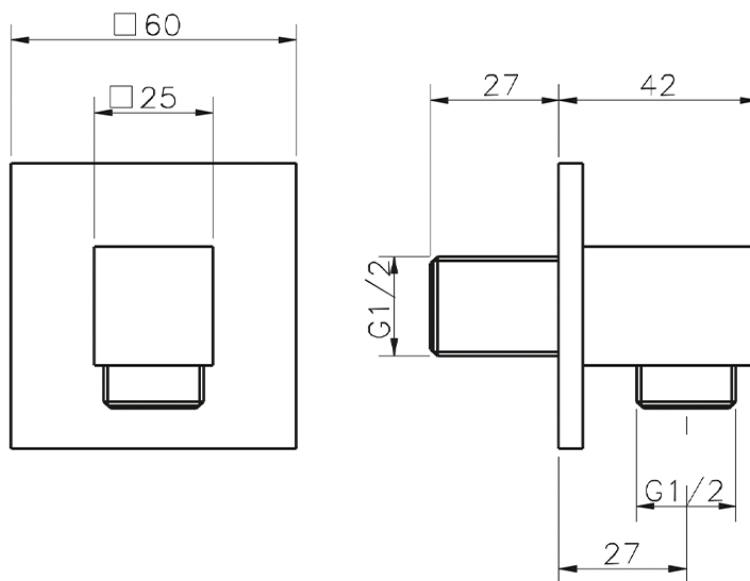

Elbow SHOWER_DS017340

DS017340

<https://en.cisal.it/elbow-shower-ds017340>

2026-06-04