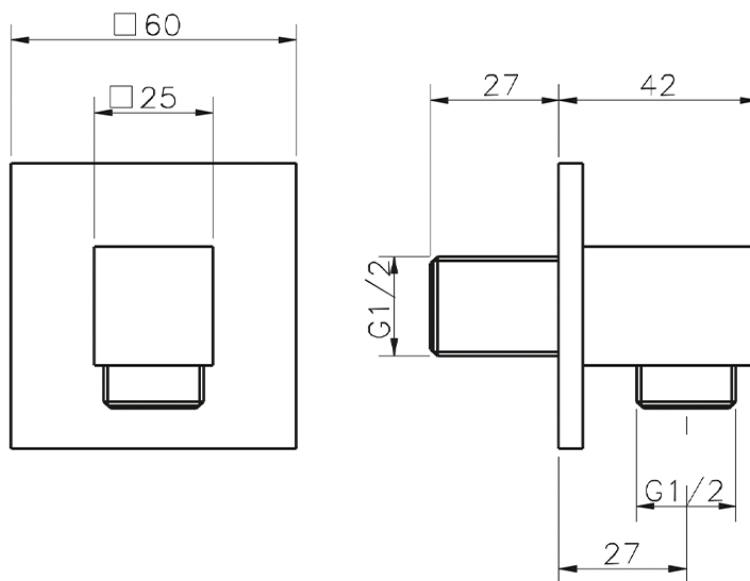

Elbow SHOWER_DS017340

DS017340

<https://en.cisal.it/elbow-shower-ds017340>

2026-04-04