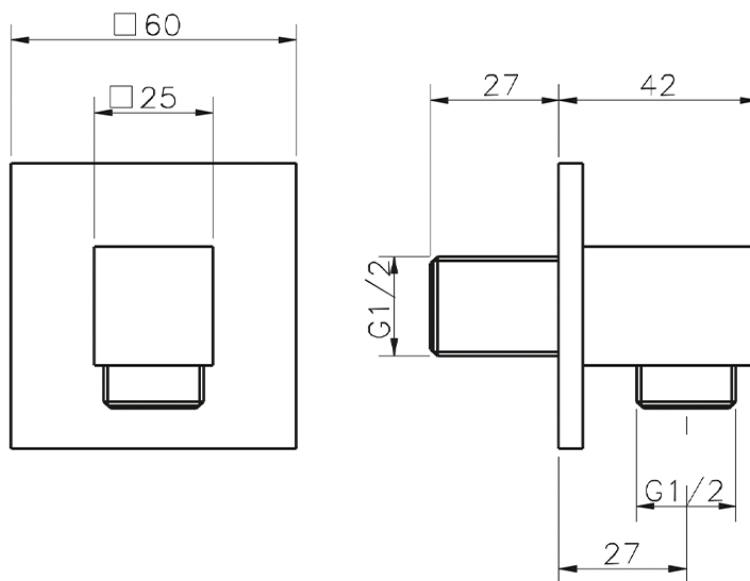

Elbow SHOWER_DS017340

DS017340

<https://en.cisal.it/elbow-shower-ds017340>

2026-06-24