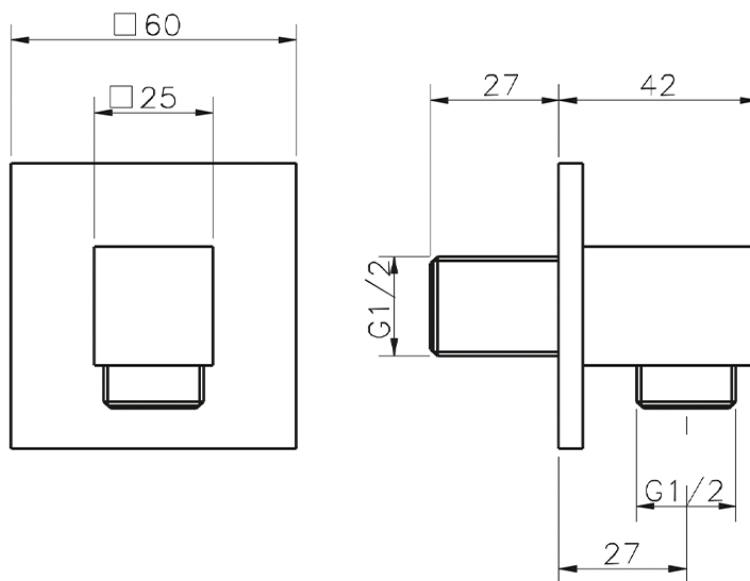

**Elbow SHOWER\_DS017340**

DS017340

<https://en.cisal.it/elbow-shower-ds017340>

2026-06-04