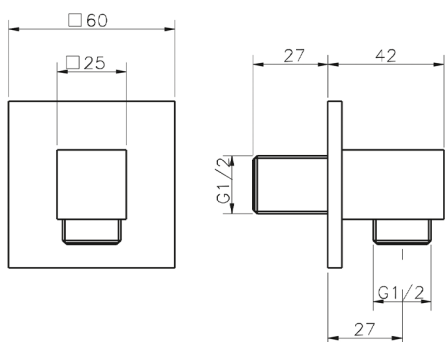

Elbow SHOWER_DS017340

MODEL **DS017340**

Elbow

AVAILABLE FINISHINGS

-  **21** 21 Chrome
-  **2B** 2B Polished Nickel
-  **2F** 2F Brushed Nickel
-  **2Q** 2Q Black Titanium
-  **40** 40 Matt Black
-  **4Q** 4Q Matt White