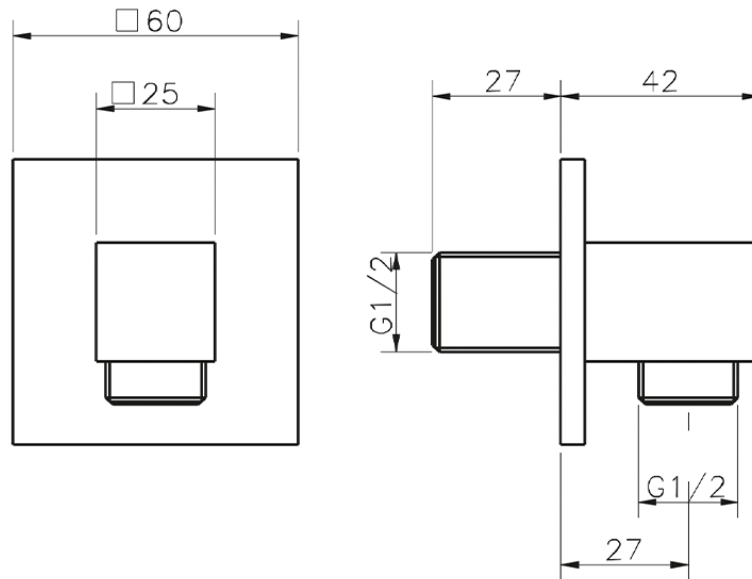

## Elbow SHOWER\_DS017340

DS017340

<https://en.cisal.it/elbow-shower-ds017340>

2026-05-15