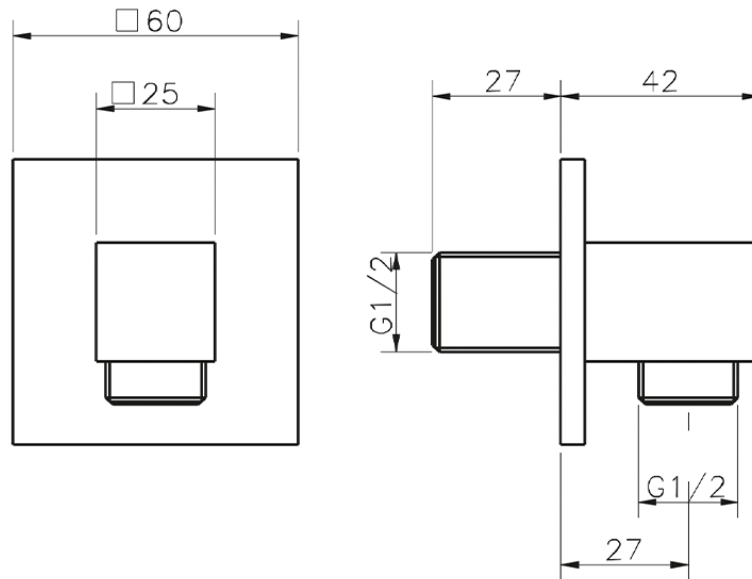

Elbow SHOWER_DS017340

DS017340

<https://en.cisal.it/elbow-shower-ds017340>

2026-04-24