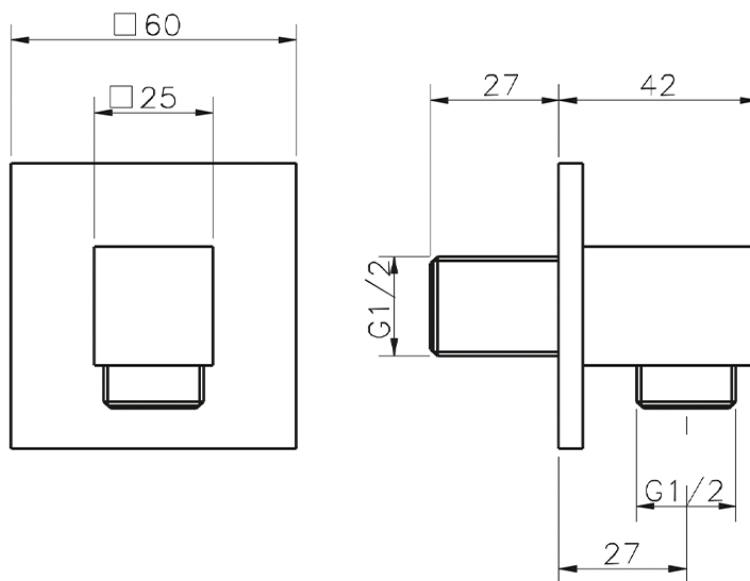

Elbow SHOWER_DS017340

DS017340

<https://en.cisal.it/elbow-shower-ds017340>

2026-06-25