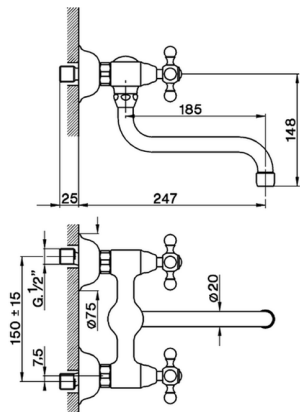

AVAILABLE FINISHINGS

- **21** 21 Chrome
- **26** 26 Old Copper
- **27** 27 Old Bronze
- **2A** 2A Satin Brushed Nickel