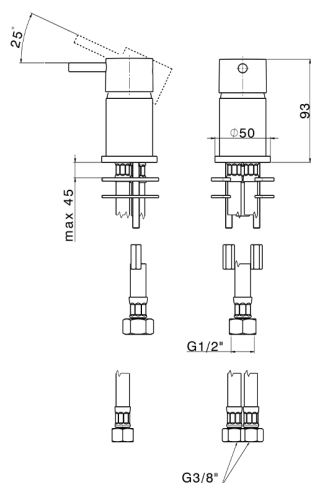

## Single lever washbasin mixer NUOVA LESS\_LN000650

MODEL **LN000650**

Single lever washbasin mixer, without automatic pop-up waste, without filler spout, G.3/8" stainless steel flexible hose

### CHARACTERISTICS

Cartridge Spare Parts **ZZ97179000**

**35 mm Cartridge**

2025-01-07