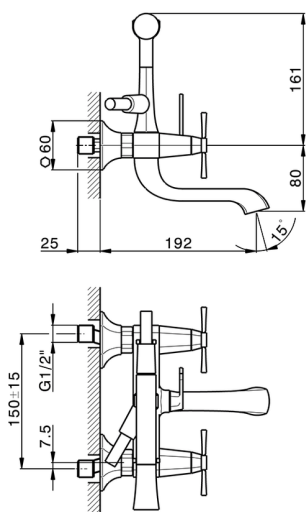

Bath mixer, full equipment **CHERIE_CX000100**

MODEL **CX000100**

Bath mixer, full equipment, Chérie Brass one spray handshower, 150 cm SUPREME smooth flexible hose

AVAILABLE FINISHINGS

- 
6T 6T Chrome/Matt Black
- 
7C 7C Gold/Matt Black
- 
7D 7D Polished Nickel/Matt Black
- 
7E 7E Rose Gold/Matt Black