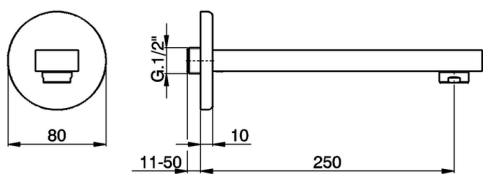

Filler spout ROADSTER ACCENT_RR000241

MODEL **RR000241**

Filler spout, 250 mm length, 1/2" M connection

AVAILABLE FINISHINGS

-  **21** 21 Chrome
-  **2B** 2B Polished Nickel
-  **2F** 2F Brushed Nickel
-  **2Q** 2Q Black Titanium
-  **40** 40 Matt Black
-  **4Q** 4Q Matt White