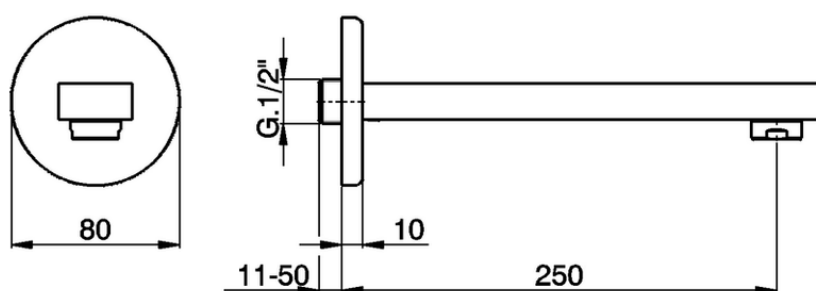

**Filler spout ROADSTER ACCENT\_RR000241**

RR000241

<https://en.cisal.it/filler-spout-roadster-accent-rr000241>

2026-04-26