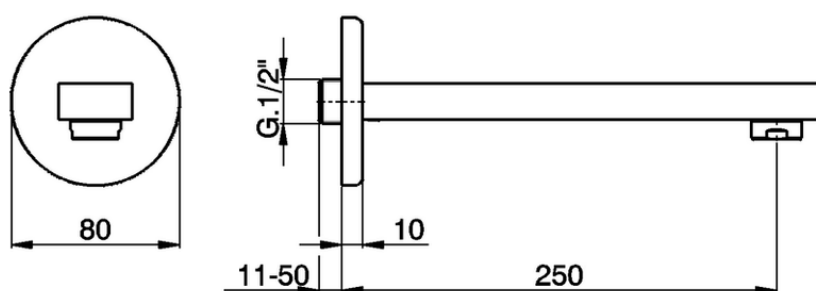

Filler spout ROADSTER ACCENT_RR000241

RR000241

<https://en.cisal.it/filler-spout-roadster-accent-rr000241>

2026-05-17