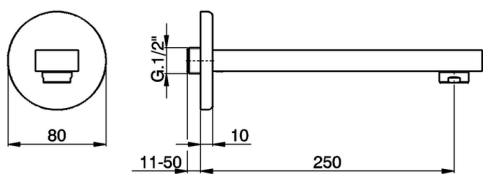

## Filler spout ROADSTER ACCENT\_RR000241

MODEL **RR000241**

Filler spout, 250 mm length, 1/2" M connection