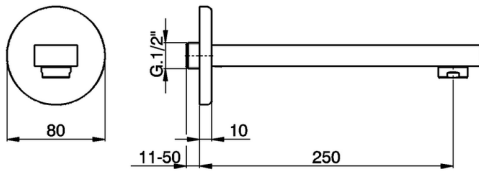

Filler spout ROADSTER ACCENT_RR000241

MODEL **RR000241**

Filler spout, 250 mm length, 1/2" M connection

AVAILABLE FINISHINGS

-  **21** 21 Chrome
-  **2B** 2B Polished Nickel
-  **2F** 2F Brushed Nickel
-  **2Q** 2Q Black Titanium
-  **40** 40 Matt Black
-  **4Q** 4Q Matt White