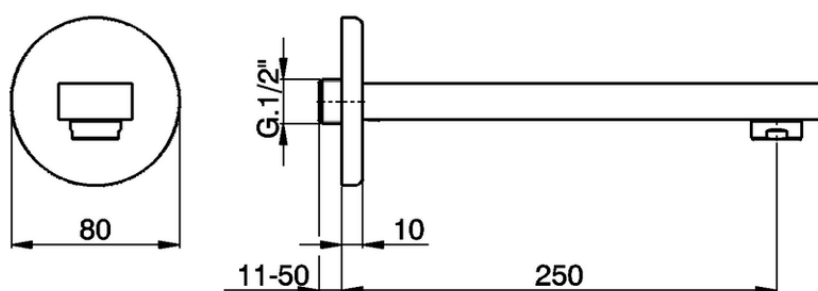

**Filler spout ROADSTER ACCENT\_RR000241**

RR000241

<https://en.cisal.it/filler-spout-roadster-accent-rr000241>

2026-04-26