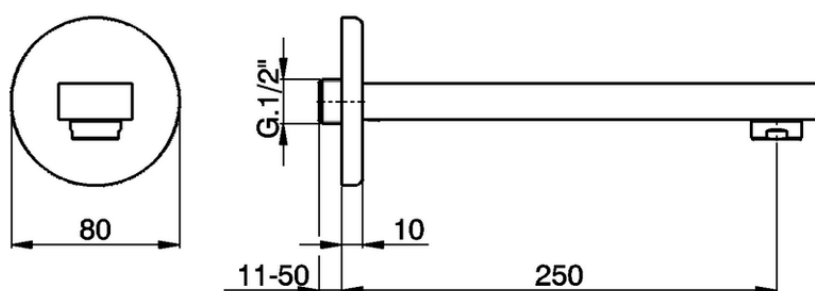

Filler spout ROADSTER ACCENT_RR000241

RR000241

<https://en.cisal.it/filler-spout-roadster-accent-rr000241>

2026-06-14