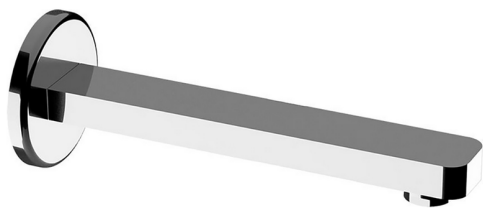

Filler spout ROADSTER ACCENT_RR000241

MODEL **RR000241**

Filler spout, 250 mm length, 1/2" M connection

AVAILABLE FINISHINGS

-  **21** 21 Chrome
-  **2B** 2B Polished Nickel
-  **2F** 2F Brushed Nickel
-  **2Q** 2Q Black Titanium
-  **40** 40 Matt Black
-  **4Q** 4Q Matt White