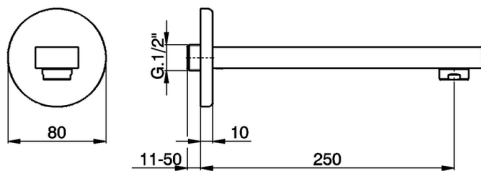

Filler spout ROADSTER ACCENT_RR000241

MODEL **RR000241**

Filler spout, 250 mm length, 1/2" M connection

AVAILABLE FINISHINGS

-  **21** 21 Chrome
-  **2B** 2B Polished Nickel
-  **2F** 2F Brushed Nickel
-  **2Q** 2Q Black Titanium
-  **40** 40 Matt Black
-  **4Q** 4Q Matt White