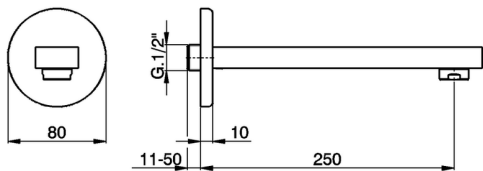

Filler spout ROADSTER ACCENT_RR000241

MODEL **RR000241**

Filler spout, 250 mm length, 1/2" M connection

AVAILABLE FINISHINGS

-  **21** 21 Chrome
-  **2B** 2B Polished Nickel
-  **2F** 2F Brushed Nickel
-  **2Q** 2Q Black Titanium
-  **40** 40 Matt Black
-  **4Q** 4Q Matt White