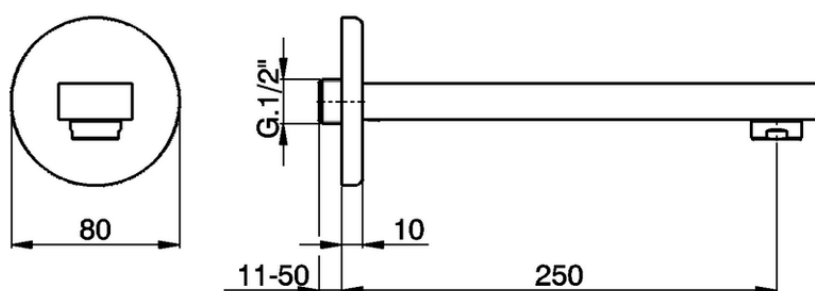

**Filler spout ROADSTER ACCENT\_RR000241**

RR000241

<https://en.cisal.it/filler-spout-roadster-accent-rr000241>

2026-04-06