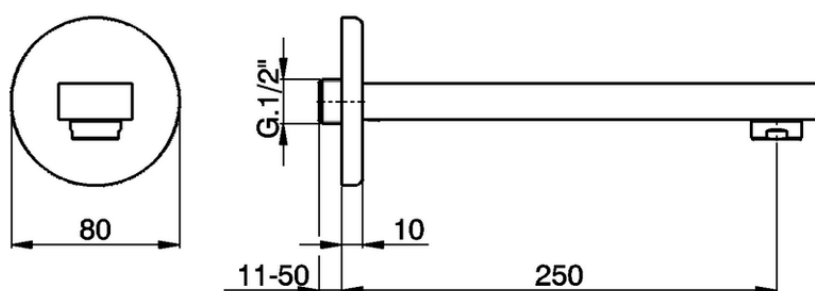

Filler spout ROADSTER ACCENT_RR000241

RR000241

<https://en.cisal.it/filler-spout-roadster-accent-rr000241>

2026-07-03