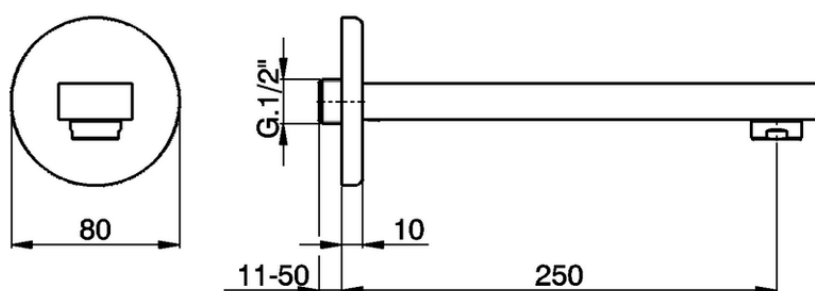

Filler spout ROADSTER ACCENT_RR000241

RR000241

<https://en.cisal.it/filler-spout-roadster-accent-rr000241>

2026-06-13