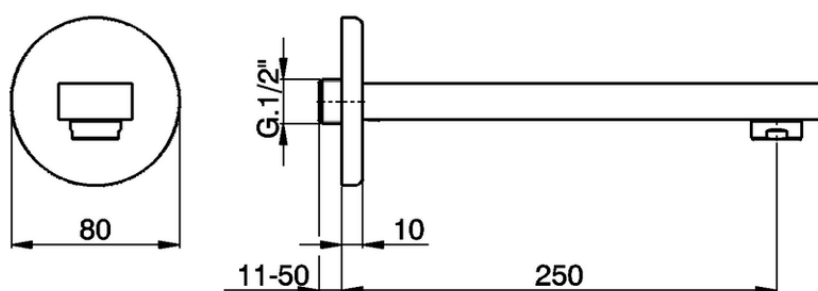

Filler spout ROADSTER ACCENT_RR000241

RR000241

<https://en.cisal.it/filler-spout-roadster-accent-rr000241>

2026-04-06