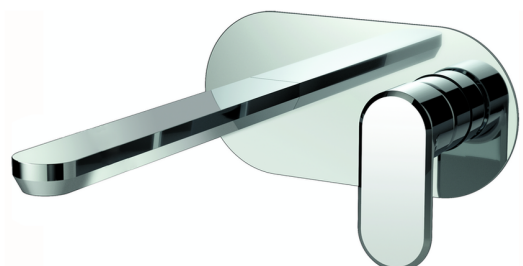

Exposed part for single lever washbasin valve LINEAVIVA_LV005511

MODEL **LV005511**

Exposed part for single lever washbasin valve, without concealed part, spout L.250 mm, for item Easy-Box ZA002450-ZA025510

AVAILABLE FINISHINGS

-  **21** 21 Chrome
-  **2B** 2B Polished Nickel
-  **2F** 2F Brushed Nickel
-  **40** 40 Matt Black
-  **4Q** 4Q Matt White

CHARACTERISTICS

Installation **Concealed**
 Required concealed parts **ZA002450**