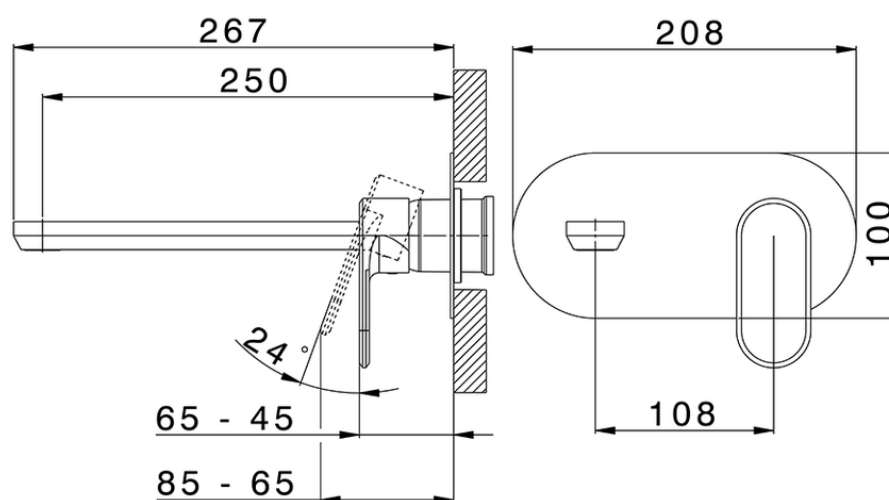

Exposed part for single lever washbasin valve LINEAVIVA_LV005511

LV005511

<https://en.cisal.it/exposed-part-for-single-lever-washbasin-valve-lineaviva-lv005511>

2026-04-30