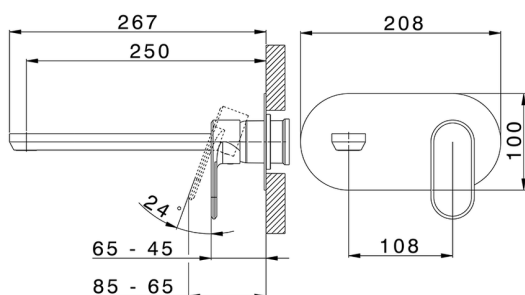

CHARACTERISTICS

Installation **Concealed**
Required concealed parts **ZA002450**

2026-04-05