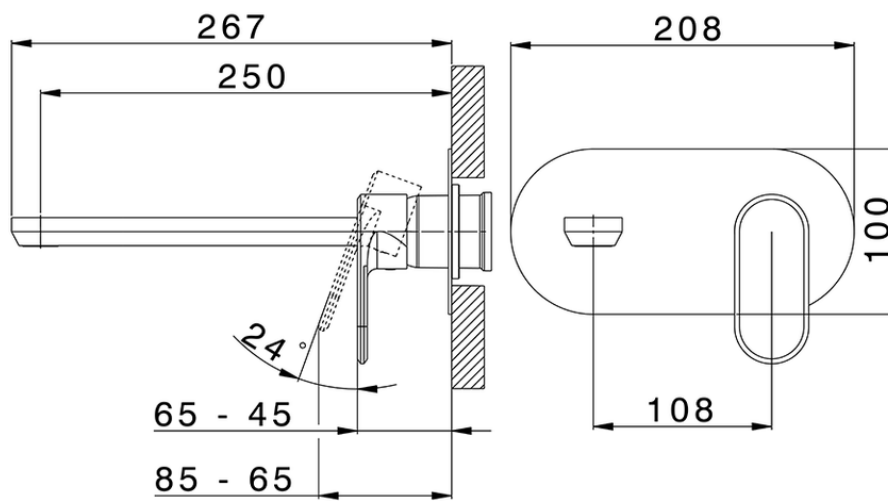

Exposed part for single lever washbasin valve LINEAVIVA_LV005511

LV005511

<https://en.cisal.it/exposed-part-for-single-lever-washbasin-valve-lineaviva-lv005511>

2026-06-05