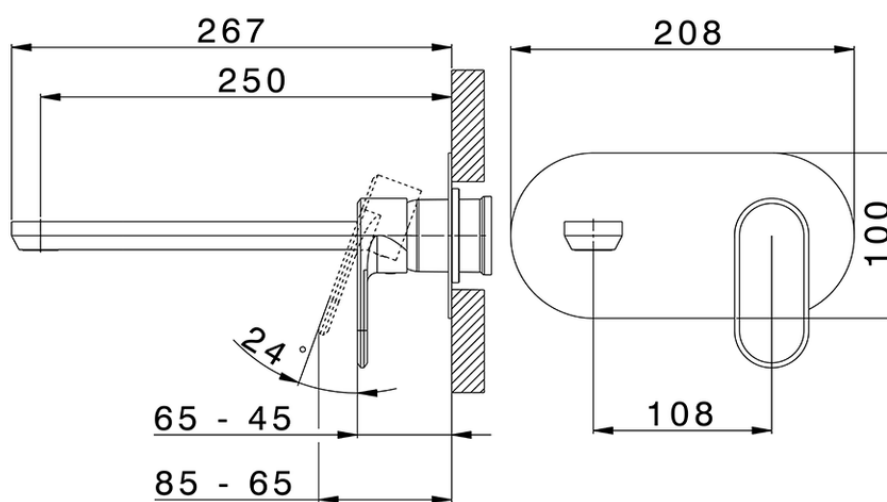

Exposed part for single lever washbasin valve LINEAVIVA_LV005511

LV005511

<https://en.cisal.it/exposed-part-for-single-lever-washbasin-valve-lineaviva-lv005511>

2026-04-30