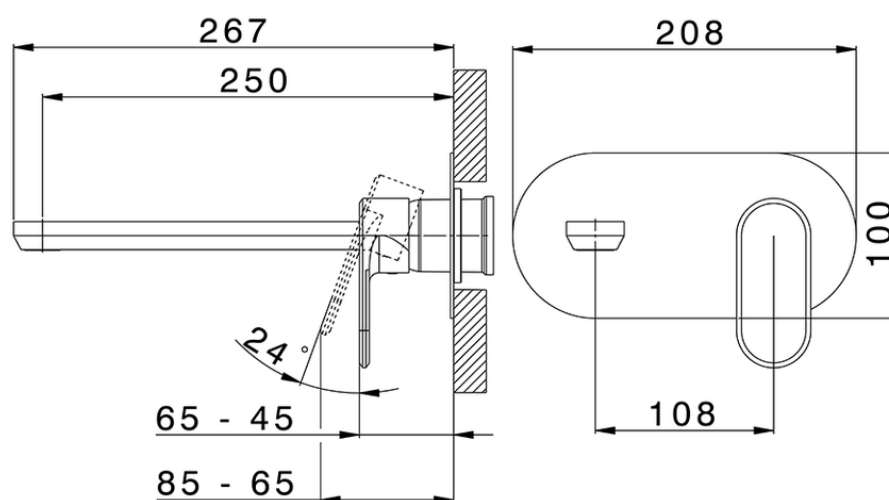

Exposed part for single lever washbasin valve LINEAVIVA_LV005511

LV005511

<https://en.cisal.it/exposed-part-for-single-lever-washbasin-valve-lineaviva-lv005511>

2026-04-05