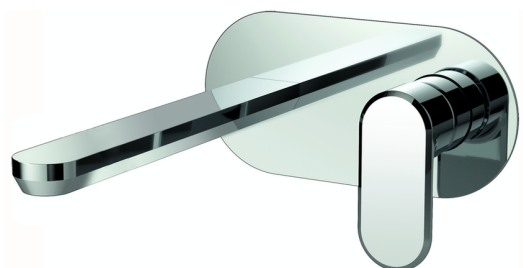

Exposed part for single lever washbasin valve LINEAVIVA_LV005511

MODEL **LV005511**

Exposed part for single lever washbasin valve, without concealed part, spout L.250 mm, for item Easy-Box ZA002450-ZA025510

AVAILABLE FINISHINGS

-  **21** 21 Chrome
-  **2B** 2B Polished Nickel
-  **2F** 2F Brushed Nickel
-  **40** 40 Matt Black
-  **4Q** 4Q Matt White

CHARACTERISTICS

Installation **Concealed**
 Required concealed parts **ZA002450**