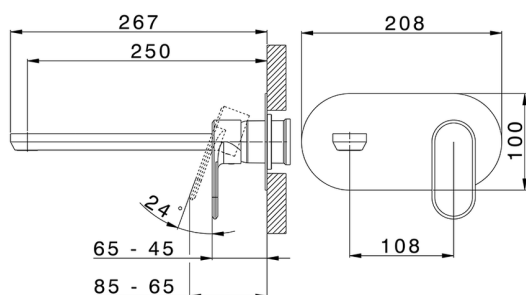

CHARACTERISTICS

Installation **Concealed**
Required concealed parts **ZA002450**

2026-04-05