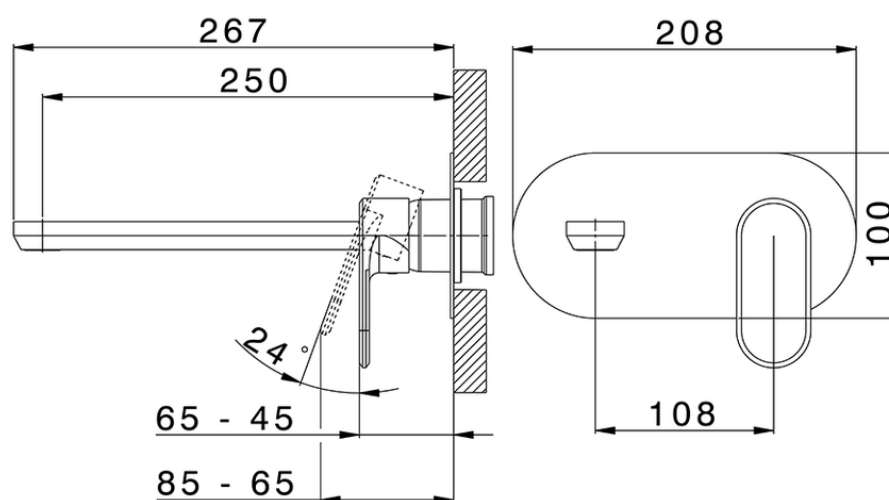

Exposed part for single lever washbasin valve LINEAVIVA_LV005511

LV005511

<https://en.cisal.it/exposed-part-for-single-lever-washbasin-valve-lineaviva-lv005511>

2026-06-05