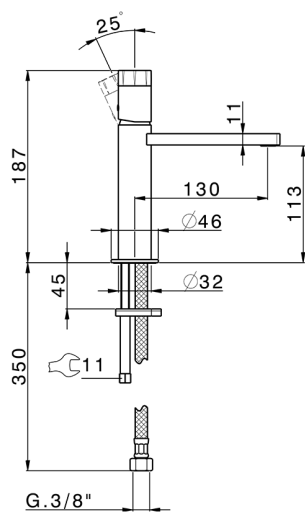

Single lever 'large' washbasin mixer MARBLE X32_X6000504

MODEL **X6000504**

Single lever 'large' washbasin mixer, without waste, G.3/8" stainless steel flexible hoses, with marble lever, Inox AISI 316L

AVAILABLE FINISHINGS

5X 5X Brushed Stainless Steel/Marble Marquinia

CHARACTERISTICS

Cartridge Spare Parts **ZZ96550000**

25 mm Cartridge

Single lever 'large' washbasin mixer MARBLE X32_X6000504

X6000504

<https://en.cisal.it/single-lever-large-washbasin-mixer-marble-x32x6000504>