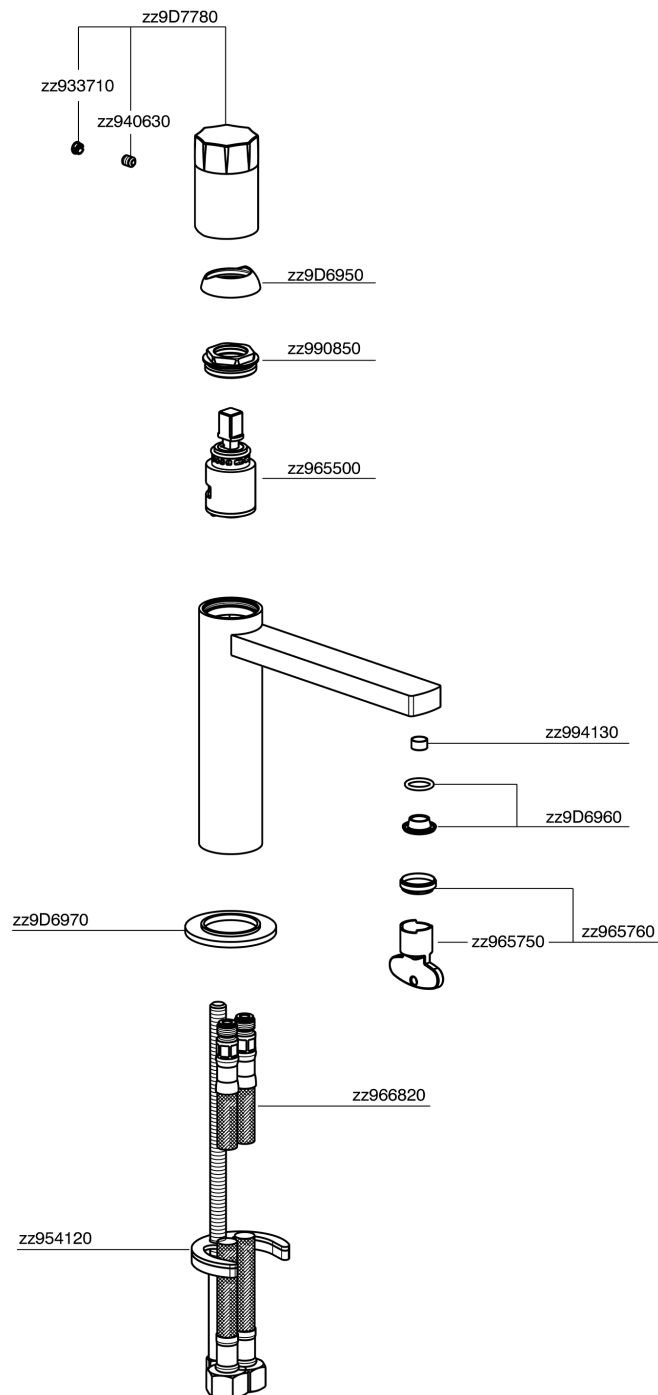

Single lever 'large' washbasin mixer MARBLE X32_X6000504

MODEL **X6000504**

Single lever 'large' washbasin mixer, without waste, G.3/8" stainless steel flexible hoses, with marble lever, Inox AISI 316L

AVAILABLE FINISHINGS

5X 5X Brushed Stainless Steel/Marble Marquinia

CHARACTERISTICS

Cartridge Spare Parts **ZZ96550000**

25 mm Cartridge

Single lever 'large' washbasin mixer MARBLE X32_X6000504

X6000504

<https://en.cisal.it/single-lever-large-washbasin-mixer-marble-x32x6000504>