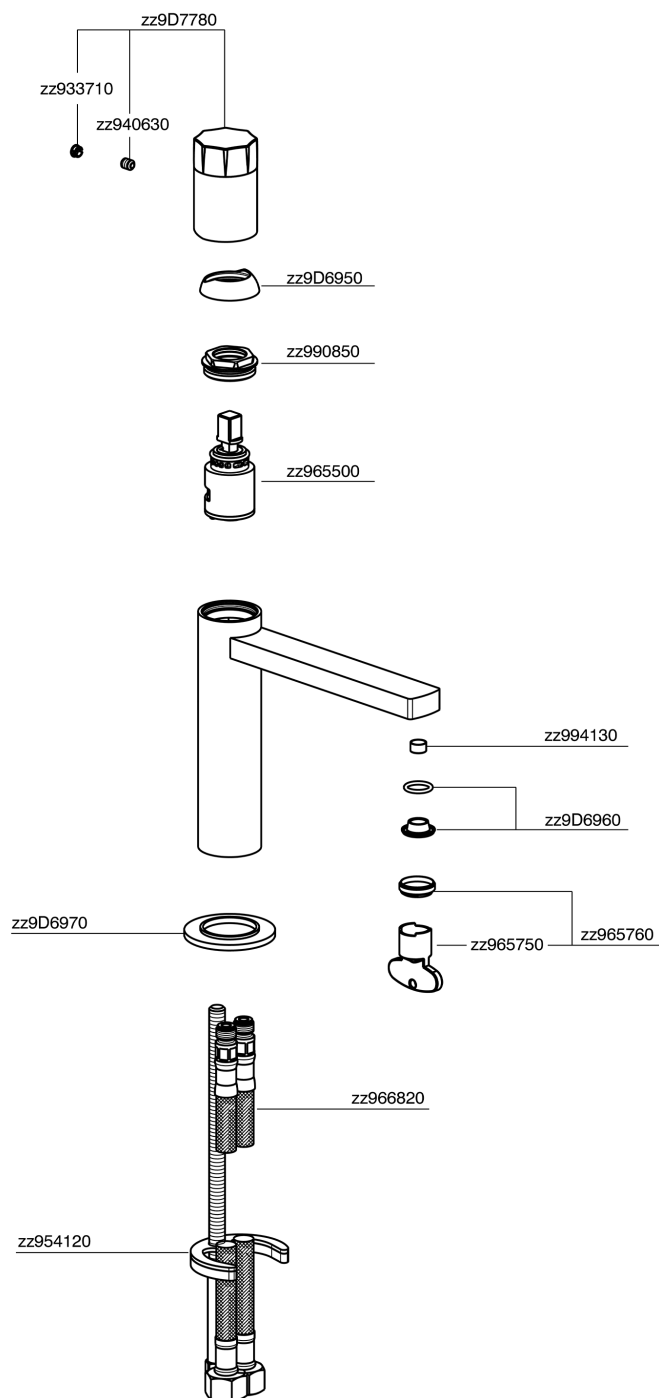

Single lever 'large' washbasin mixer MARBLE X32_X6000504

X6000504

<https://en.cisal.it/single-lever-large-washbasin-mixer-marble-x32x6000504>

2024-10-18