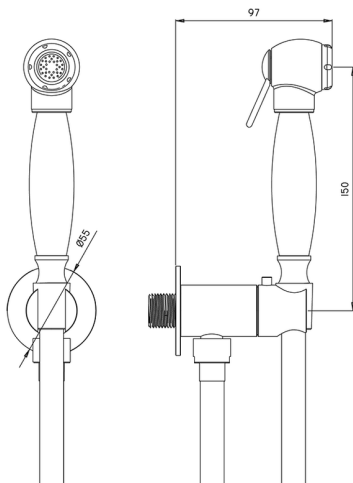

## Bidet handshower set HYGENIC SHOWERS\_AR007925

MODEL **AR007925**

Bidet handshower set, round wall bracket, single water opening, Brass Bidet handshower, 120 cm PVC flexible hose

AVAILABLE FINISHINGS

**21** 21 Chrome

CHARACTERISTICS

**Bidet handshower**