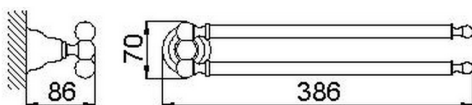

Towel holder ARCANA COMPONENTS_AR090210

MODEL **AR090210**

Towel holder

AVAILABLE FINISHINGS

21 21 Chrome

24 24 Gold

26 26 Old Copper

27 27 Old Bronze

2A 2A Satin Brushed Nickel

74 74 Chrome/Gold

CHARACTERISTICS

2025-01-04