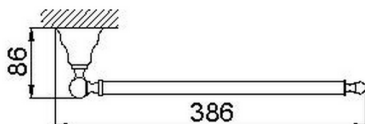

Towel holder ARCANA COMPONENTS_AR090210

MODEL **AR090210**

Towel holder

AVAILABLE FINISHINGS

21 21 Chrome

24 24 Gold

26 26 Old Copper

27 27 Old Bronze

2A 2A Satin Brushed Nickel

74 74 Chrome/Gold

CHARACTERISTICS

2025-01-04