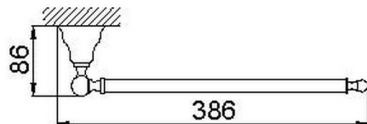

Towel holder ARCANA COMPONENTS_AR090210

MODEL **AR090210**

Towel holder

AVAILABLE FINISHINGS

21 21 Chrome

24 24 Gold

26 26 Old Copper

27 27 Old Bronze

2A 2A Satin Brushed Nickel

74 74 Chrome/Gold

CHARACTERISTICS

2025-01-05