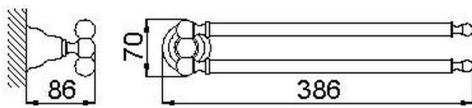

Towel holder ARCANA COMPONENTS_AR090210

MODEL **AR090210**

Towel holder

AVAILABLE FINISHINGS

21 21 Chrome

24 24 Gold

26 26 Old Copper

27 27 Old Bronze

2A 2A Satin Brushed Nickel

74 74 Chrome/Gold

CHARACTERISTICS

2025-01-05