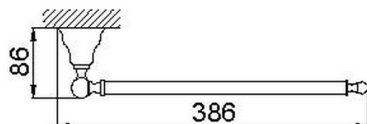

Towel holder ARCANA COMPONENTS_AR090210

MODEL **AR090210**

Towel holder

AVAILABLE FINISHINGS

21 21 Chrome

24 24 Gold

26 26 Old Copper

27 27 Old Bronze

2A 2A Satin Brushed Nickel

74 74 Chrome/Gold

CHARACTERISTICS

2025-01-04