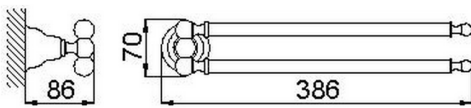

Towel holder ARCANA COMPONENTS_AR090210

MODEL **AR090210**

Towel holder

AVAILABLE FINISHINGS

21 21 Chrome

24 24 Gold

26 26 Old Copper

27 27 Old Bronze

2A 2A Satin Brushed Nickel

74 74 Chrome/Gold

CHARACTERISTICS

2025-01-05