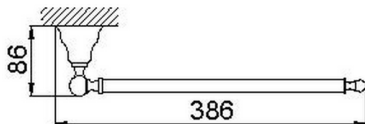

Towel holder ARCANA COMPONENTS_AR090210

MODEL **AR090210**

Towel holder

AVAILABLE FINISHINGS

21 21 Chrome

24 24 Gold

26 26 Old Copper

27 27 Old Bronze

2A 2A Satin Brushed Nickel

74 74 Chrome/Gold

CHARACTERISTICS

2025-01-05