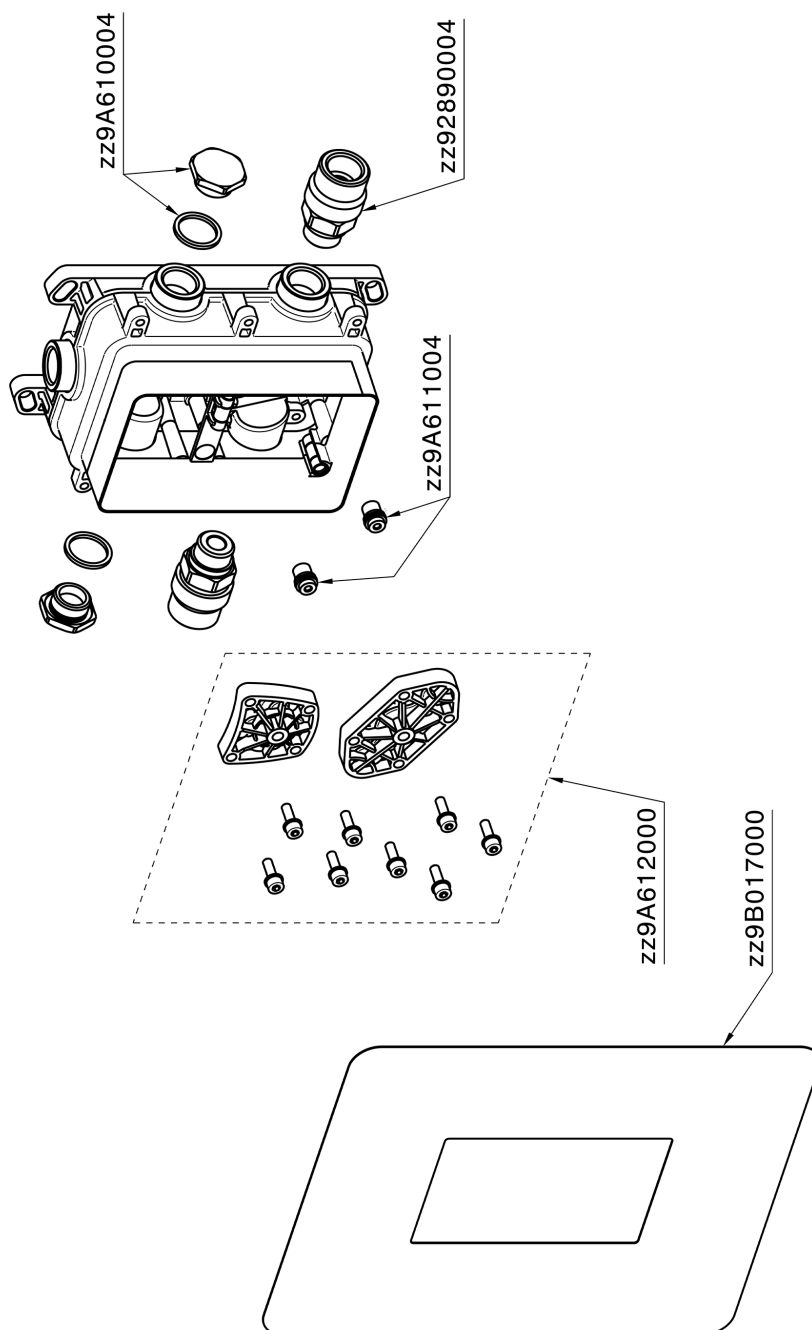

## Exposed part for Single Lever One Box Valve ROADSTER ACCENT\_RA0BM030

RA0BM030

<https://en.cisal.it/exposed-part-for-single-lever-one-box-valve-roadster-accent-ra0bm030>

## One Box Universal Concealed Part ONE BOX\_ZA00B031

ZA00B031

<https://en.cisal.it/one-box-universal-concealed-part-one-box-za00b031>