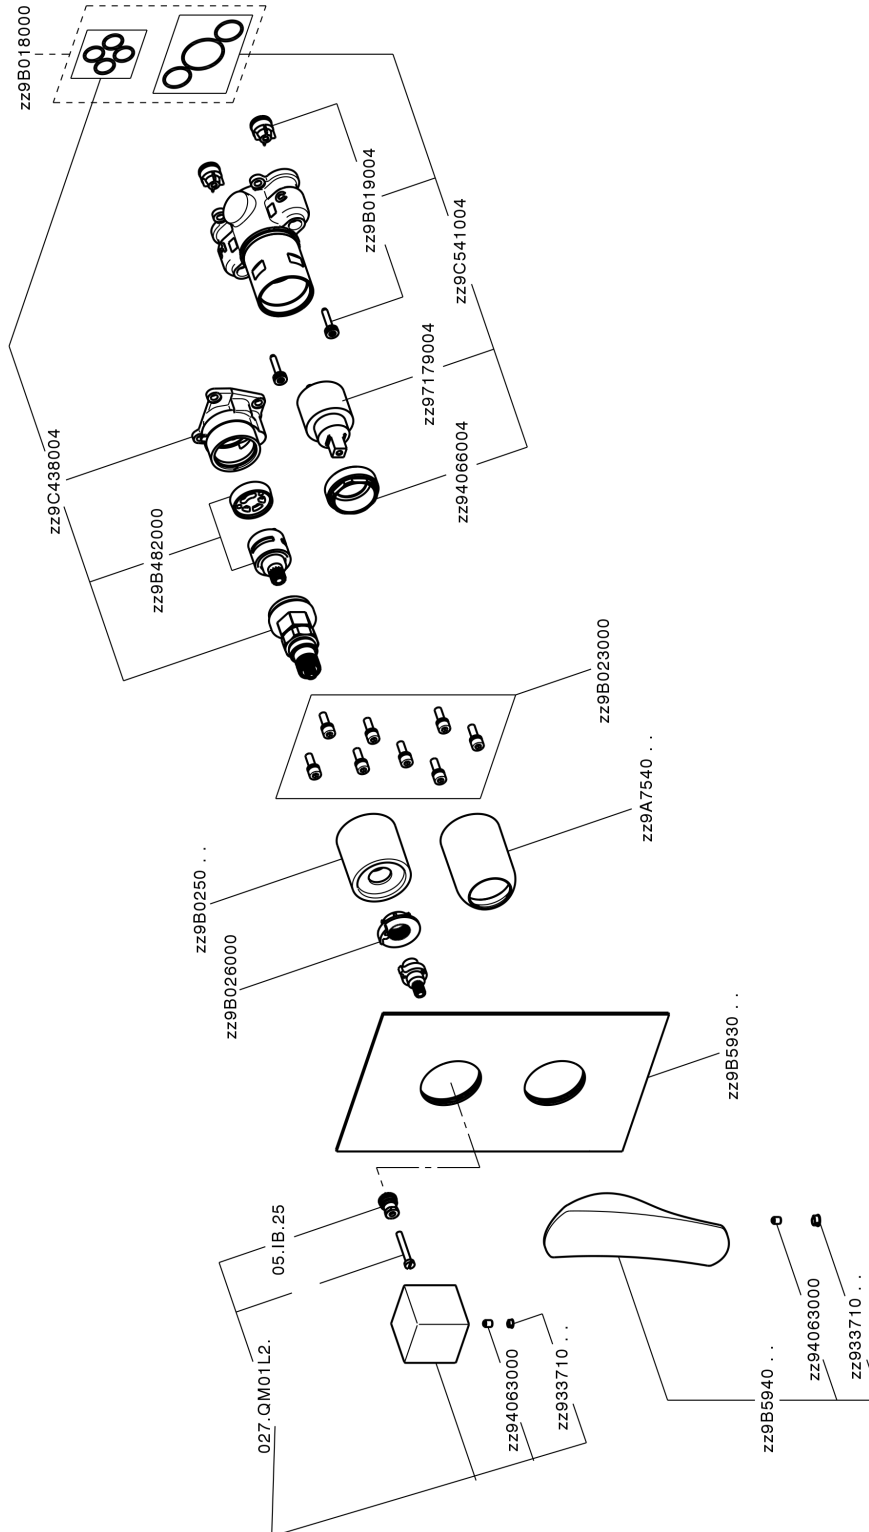

## Exposed part for Single Lever One Box Valve ROADSTER ACCENT\_RA0BM030

RA0BM030

<https://en.cisal.it/exposed-part-for-single-lever-one-box-valve-roadster-accent-ra0bm030>

## One Box Universal Concealed Part ONE BOX\_ZA00B031

ZA00B031

<https://en.cisal.it/one-box-universal-concealed-part-one-box-za00b031>