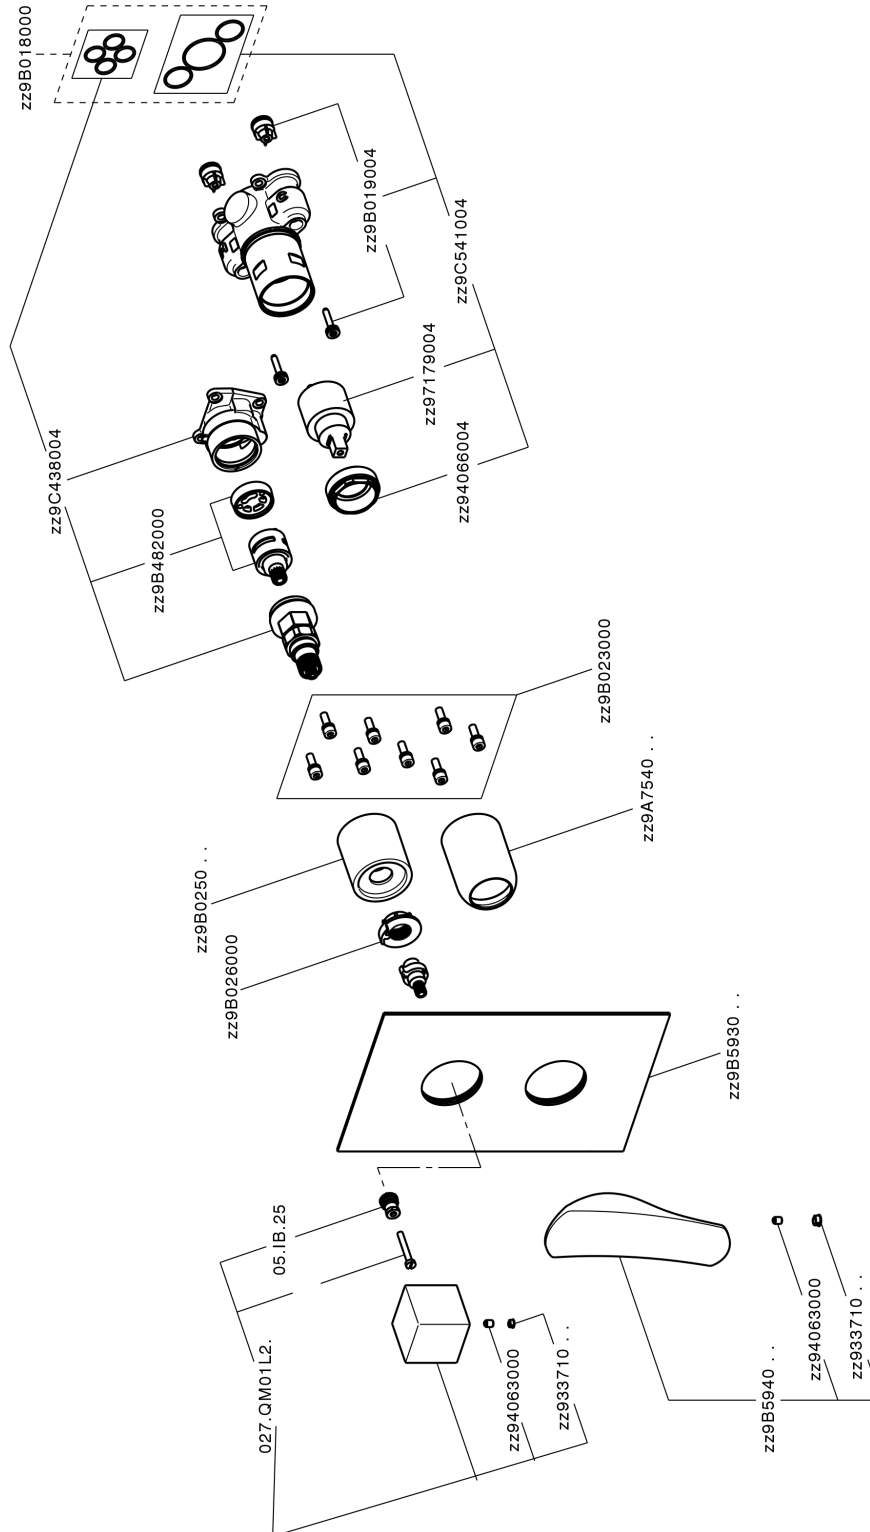

## Exposed part for Single Lever One Box Valve ROADSTER ACCENT\_RA0BM030

RA0BM030

<https://en.cisal.it/exposed-part-for-single-lever-one-box-valve-roadster-accent-ra0bm030>

## One Box Universal Concealed Part ONE BOX\_ZA00B031

ZA00B031

<https://en.cisal.it/one-box-universal-concealed-part-one-box-za00b031>