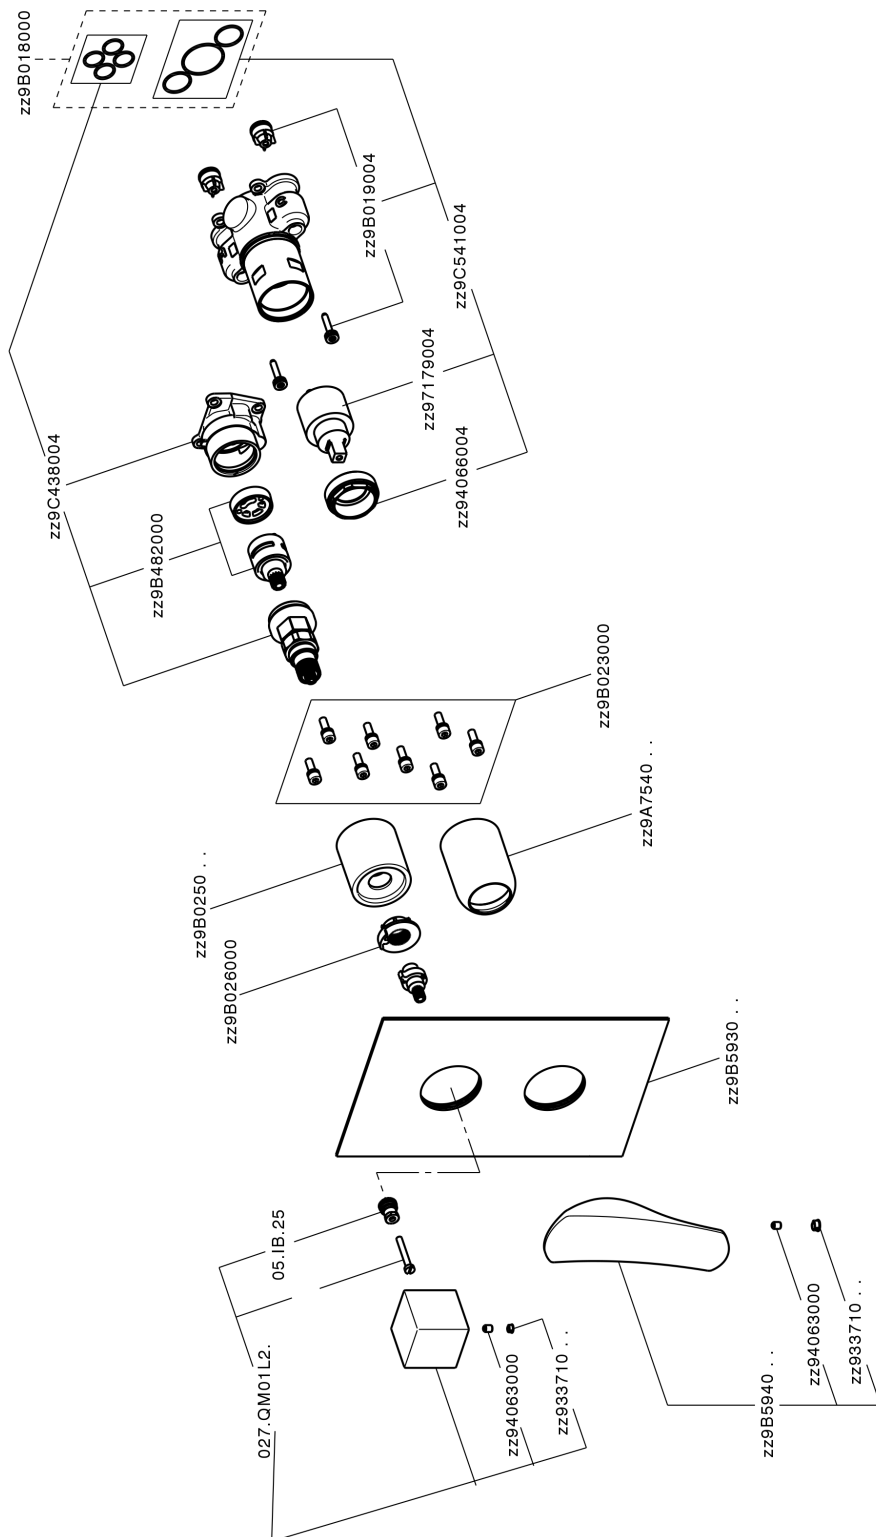

Exposed part for Single Lever One Box Valve ROADSTER ACCENT_RA0BM030

RA0BM030

<https://en.cisal.it/exposed-part-for-single-lever-one-box-valve-roadster-accent-ra0bm030>

One Box Universal Concealed Part ONE BOX_ZA00B031

ZA00B031

<https://en.cisal.it/one-box-universal-concealed-part-one-box-za00b031>

One Box Universal Concealed Part ONE BOX_ZA00B030

ZA00B030

<https://en.cisal.it/one-box-universal-concealed-part-one-box-za00b030>