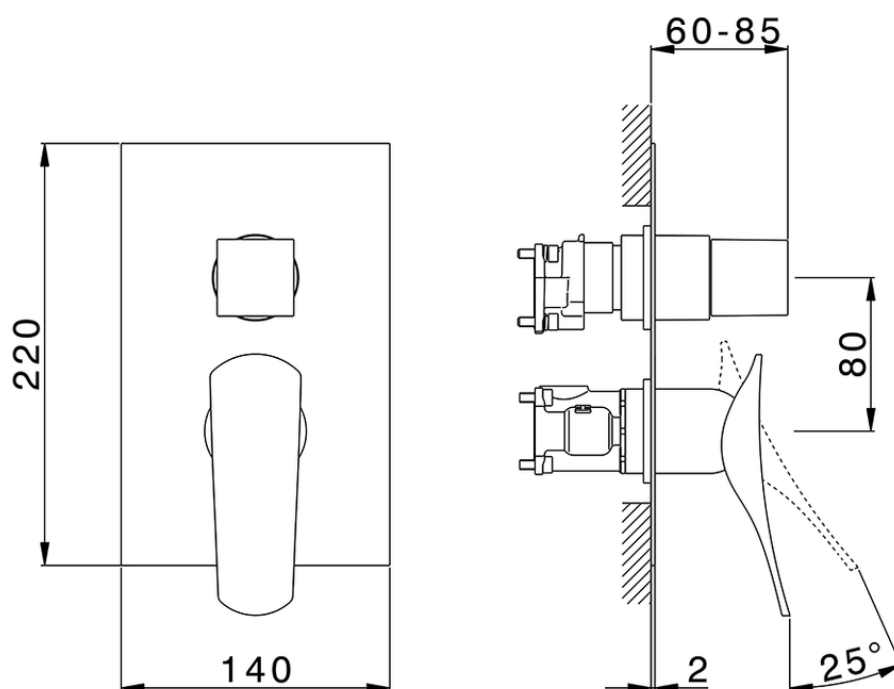

Exposed part for Single Lever One Box Valve ROADSTER ACCENT_RA0BM030

RA0BM030

<https://en.cisal.it/exposed-part-for-single-lever-one-box-valve-roadster-accent-ra0bm030>

ZA00B031

<https://en.cisal.it/one-box-universal-concealed-part-one-box-za00b031>