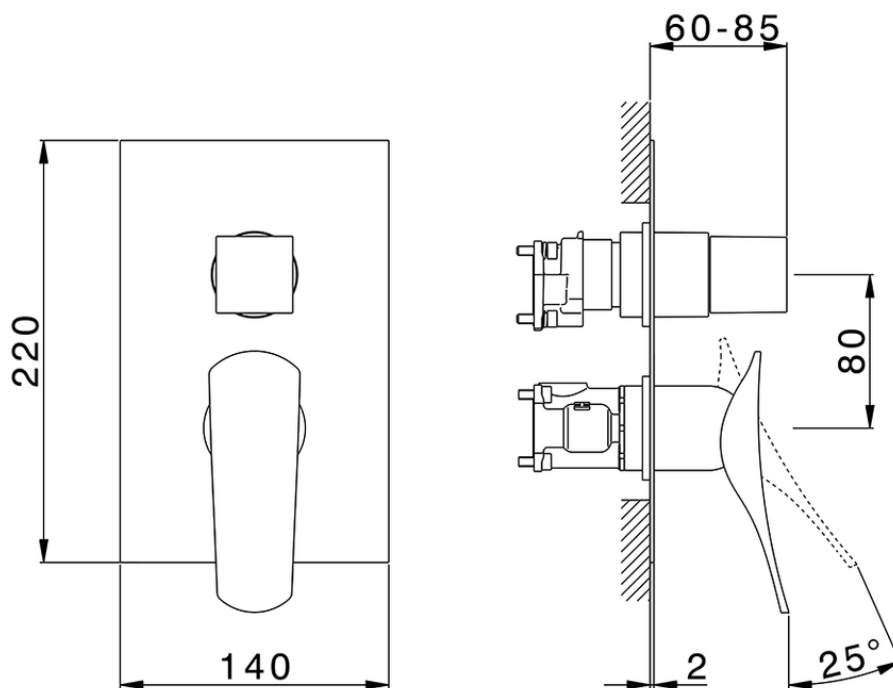

## Exposed part for Single Lever One Box Valve ROADSTER ACCENT\_RA0BM030

RA0BM030

<https://en.cisal.it/exposed-part-for-single-lever-one-box-valve-roadster-accent-ra0bm030>

ZA00B031

<https://en.cisal.it/one-box-universal-concealed-part-one-box-za00b031>