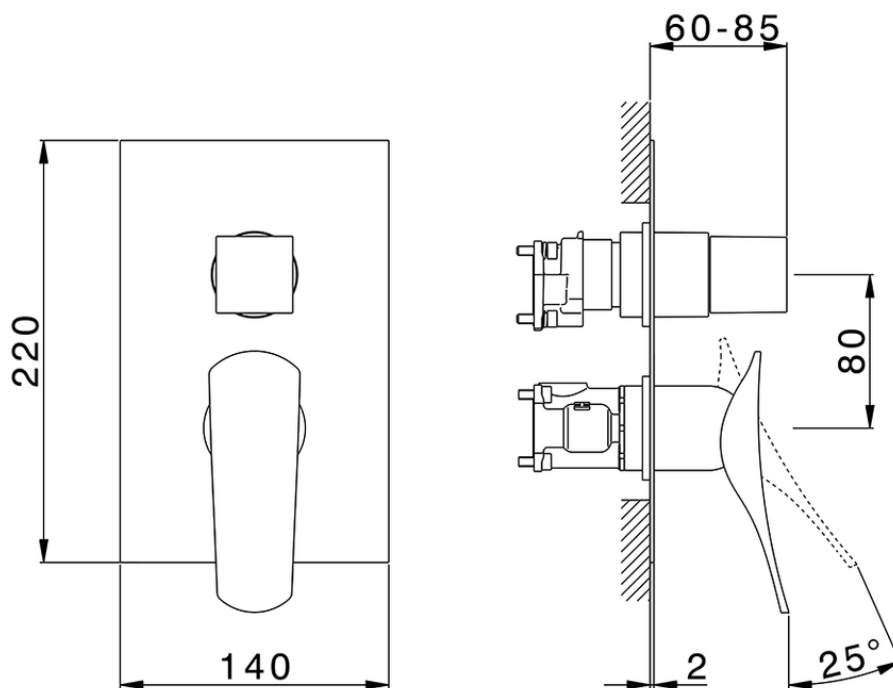

Exposed part for Single Lever One Box Valve ROADSTER ACCENT_RA0BM030

RA0BM030

<https://en.cisal.it/exposed-part-for-single-lever-one-box-valve-roadster-accent-ra0bm030>

ZA00B031

<https://en.cisal.it/one-box-universal-concealed-part-one-box-za00b031>