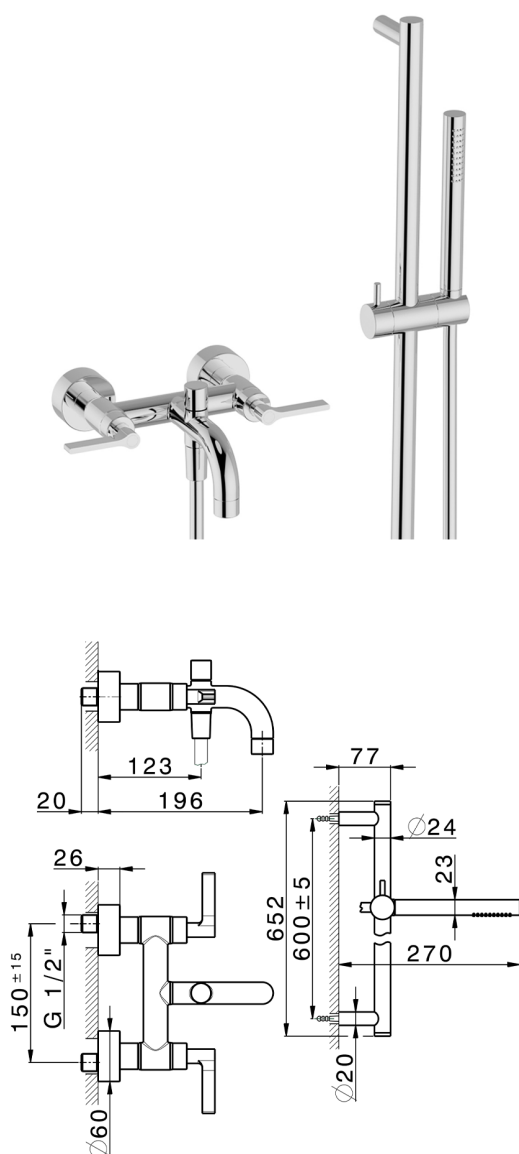

Bath mixer, with full equipment GRACE_GL000060

MODEL **GL000060**

Bath mixer, with full equipment, 60 cm Rail with slide bracket, 22,5 mm Brass One Spray handshower, 150 cm SUPREME smooth flexible hose

AVAILABLE FINISHINGS

-  **21** 21 Chrome
-  **2F** 2F Brushed Nickel
-  **2W** 2W Brushed Gold
-  **5H** 5H Dark Brass Brushed
-  **5L** 5L Brushed Black Titanium
-  **6T** 6T Chrome/Matt Black

CHARACTERISTICS

2026-04-28