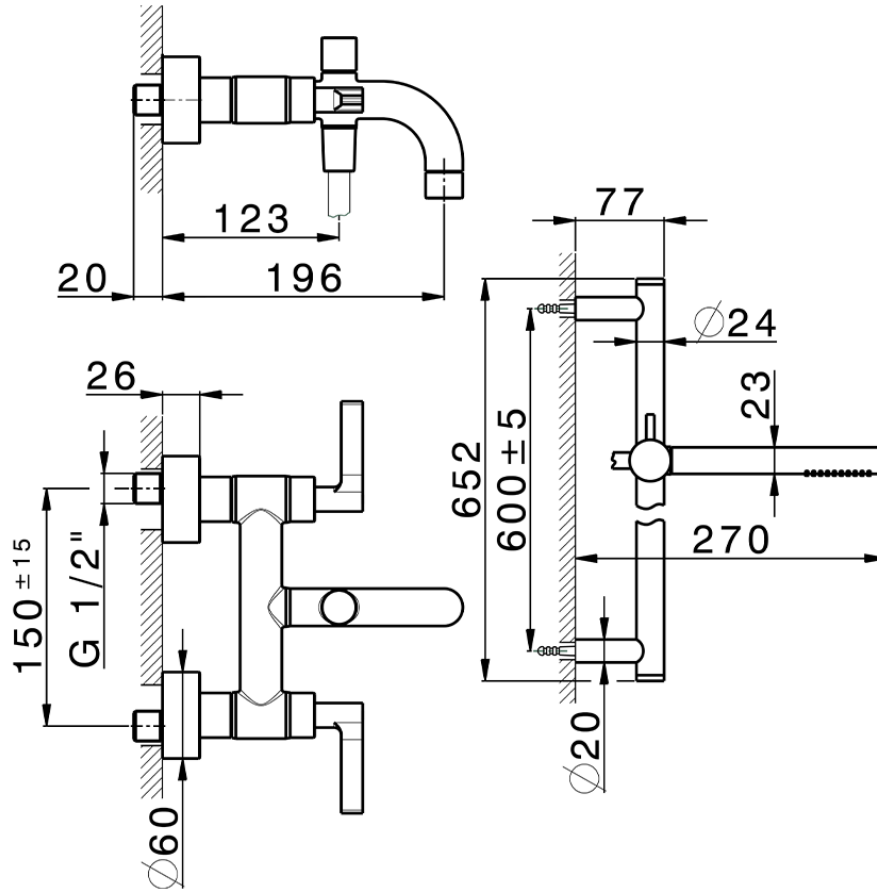

## Bath mixer, with full equipment GRACE\_GL000060

GL000060

<https://en.cisal.it/bath-mixer-with-full-equipment-grace-gl000060>

2026-06-30