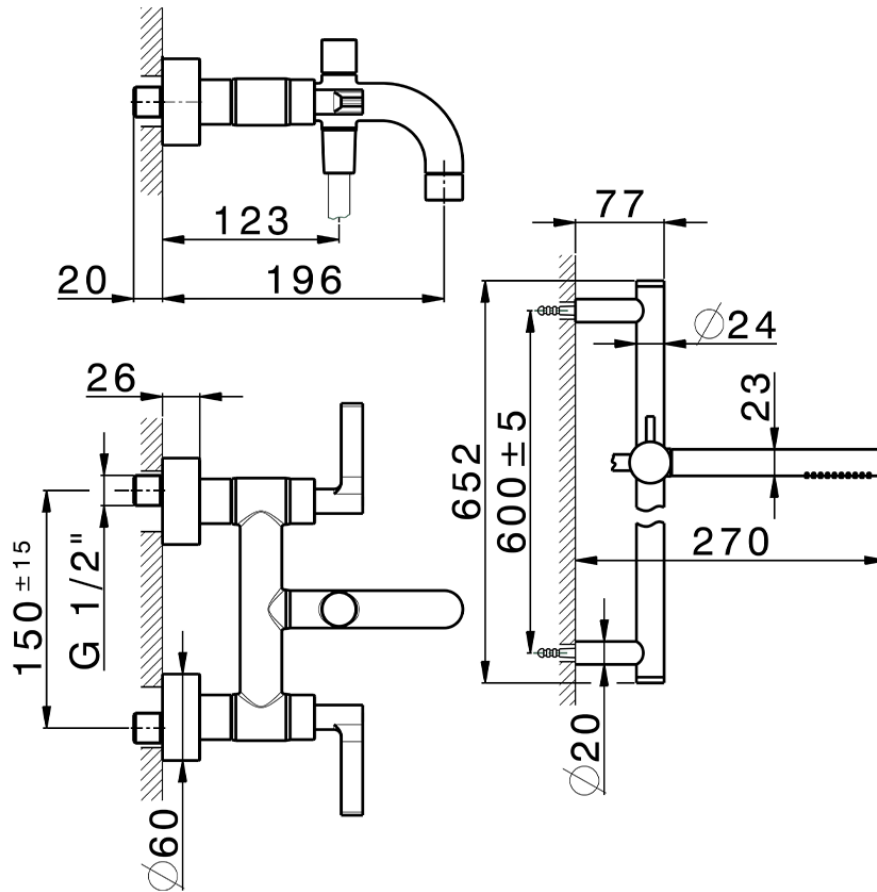

## Bath mixer, with full equipment GRACE\_GL000060

GL000060

<https://en.cisal.it/bath-mixer-with-full-equipment-grace-gl000060>

2026-04-08