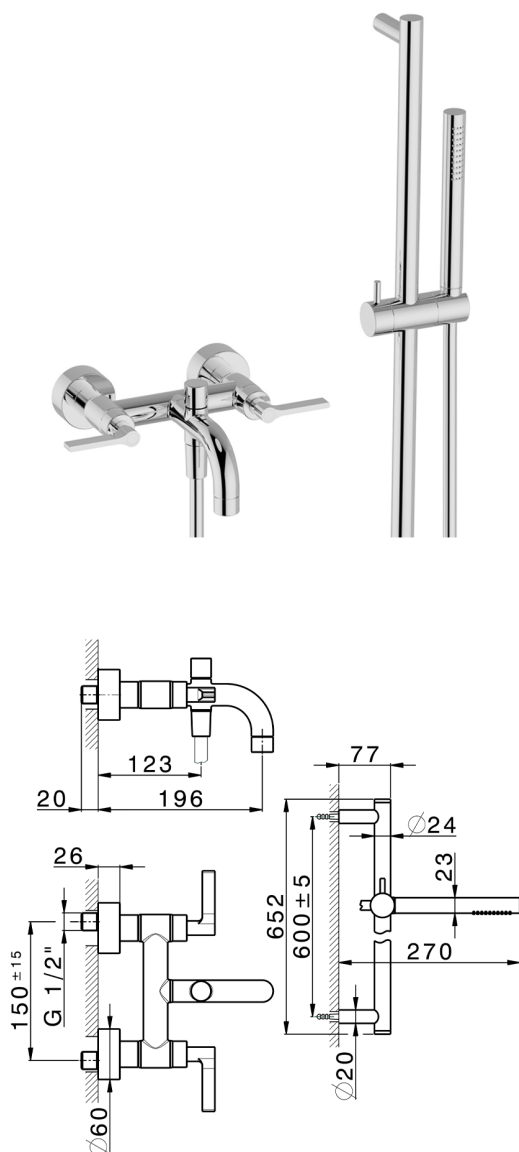

Bath mixer, with full equipment GRACE_GL000060

MODEL **GL000060**

Bath mixer, with full equipment, 60 cm Rail with slide bracket, 22,5 mm Brass One Spray handshower, 150 cm SUPREME smooth flexible hose

AVAILABLE FINISHINGS

-  **21** 21 Chrome
-  **2F** 2F Brushed Nickel
-  **2W** 2W Brushed Gold
-  **5H** 5H Dark Brass Brushed
-  **5L** 5L Brushed Black Titanium
-  **6T** 6T Chrome/Matt Black

CHARACTERISTICS

2026-04-08