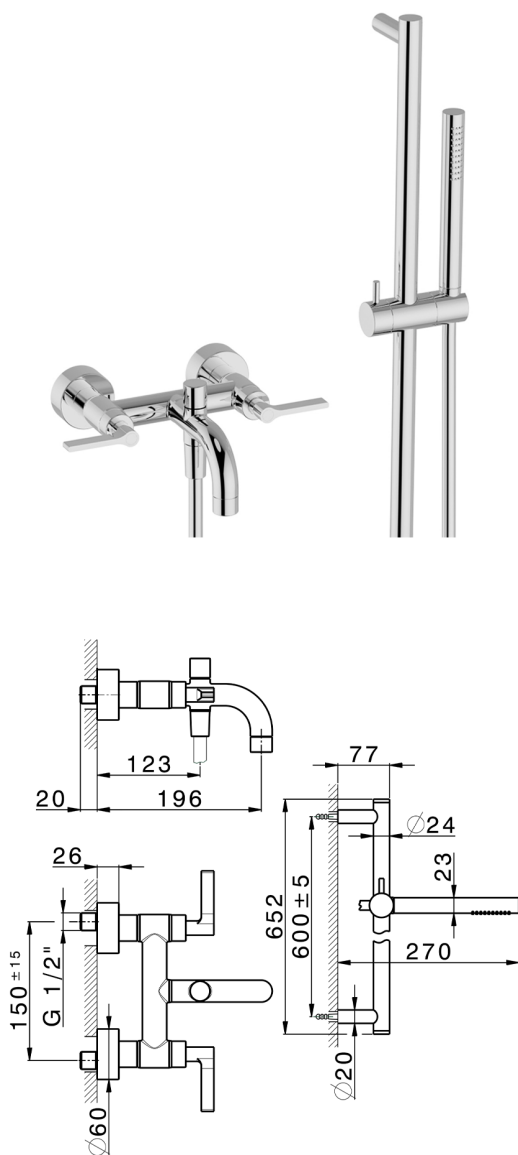

Bath mixer, with full equipment GRACE_GL000060

MODEL **GL000060**

Bath mixer, with full equipment, 60 cm Rail with slide bracket, 22,5 mm Brass One Spray handshower, 150 cm SUPREME smooth flexible hose

AVAILABLE FINISHINGS

-  **21** 21 Chrome
-  **2F** 2F Brushed Nickel
-  **2W** 2W Brushed Gold
-  **5H** 5H Dark Brass Brushed
-  **5L** 5L Brushed Black Titanium
-  **6T** 6T Chrome/Matt Black

CHARACTERISTICS

2026-06-13