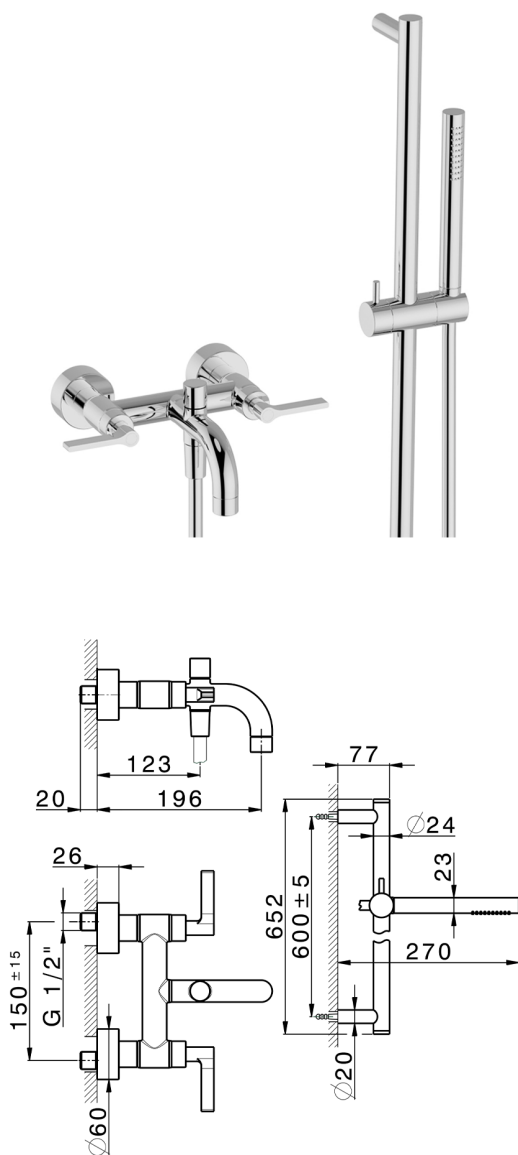

## Bath mixer, with full equipment GRACE\_GL000060

MODEL **GL000060**

Bath mixer, with full equipment, 60 cm Rail with slide bracket, 22,5 mm Brass One Spray handshower, 150 cm SUPREME smooth flexible hose

### AVAILABLE FINISHINGS

-  **21** 21 Chrome
-  **2F** 2F Brushed Nickel
-  **2W** 2W Brushed Gold
-  **5H** 5H Dark Brass Brushed
-  **5L** 5L Brushed Black Titanium
-  **6T** 6T Chrome/Matt Black