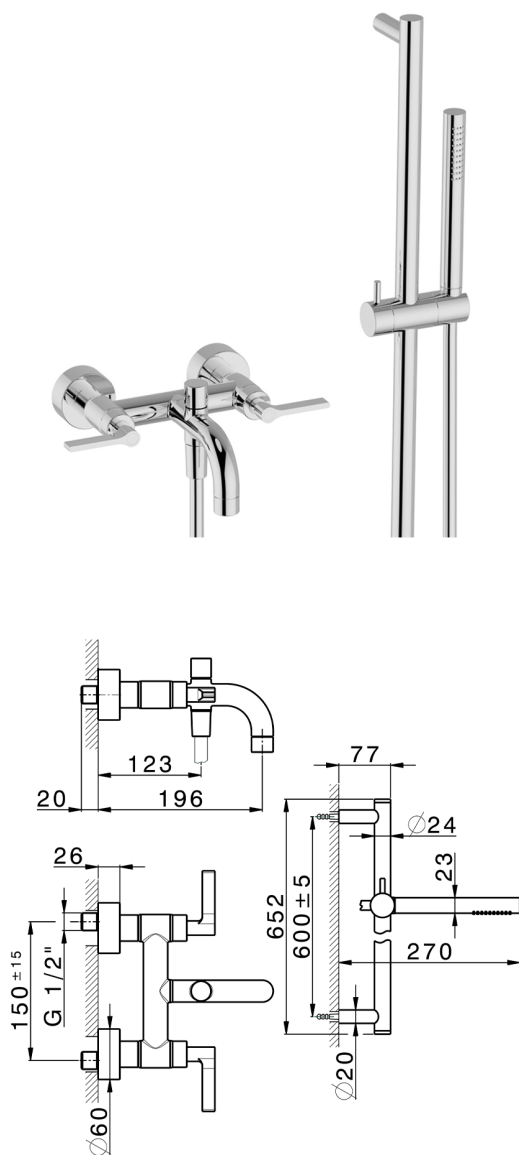

Bath mixer, with full equipment GRACE_GL000060

MODEL **GL000060**

Bath mixer, with full equipment, 60 cm Rail with slide bracket, 22,5 mm Brass One Spray handshower, 150 cm SUPREME smooth flexible hose

AVAILABLE FINISHINGS

-  **21** 21 Chrome
-  **2F** 2F Brushed Nickel
-  **2W** 2W Brushed Gold
-  **5H** 5H Dark Brass Brushed
-  **5L** 5L Brushed Black Titanium
-  **6T** 6T Chrome/Matt Black

CHARACTERISTICS

2026-04-28