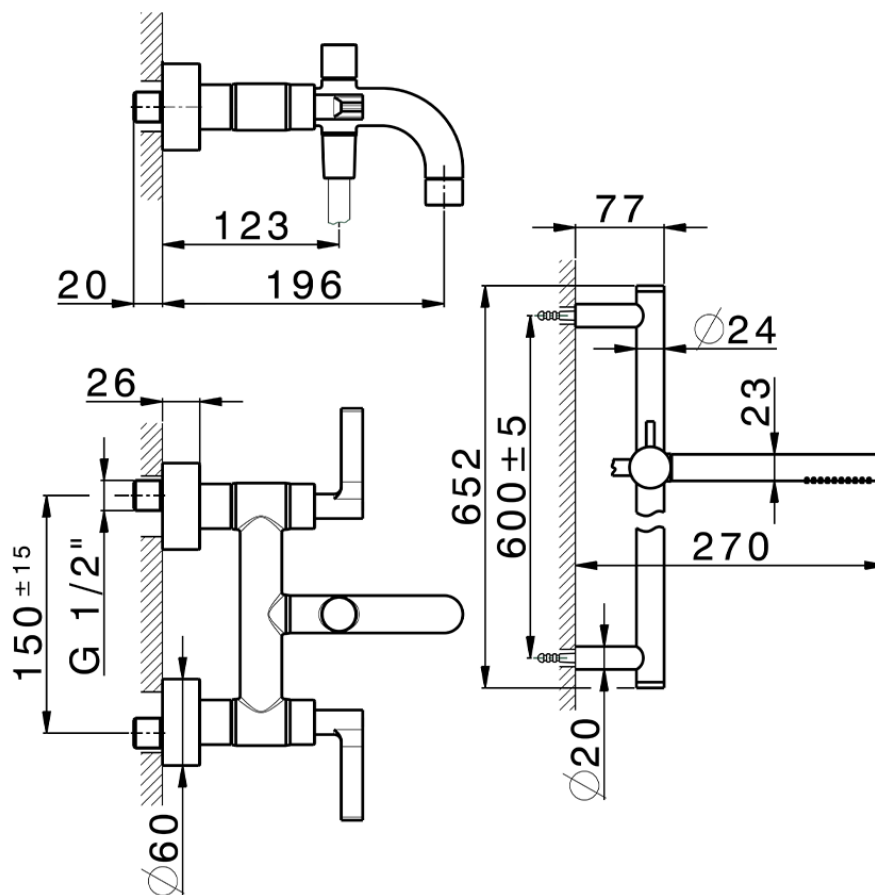

## Bath mixer, with full equipment GRACE\_GL000060

GL000060

<https://en.cisal.it/bath-mixer-with-full-equipment-grace-gl000060>

2026-06-30