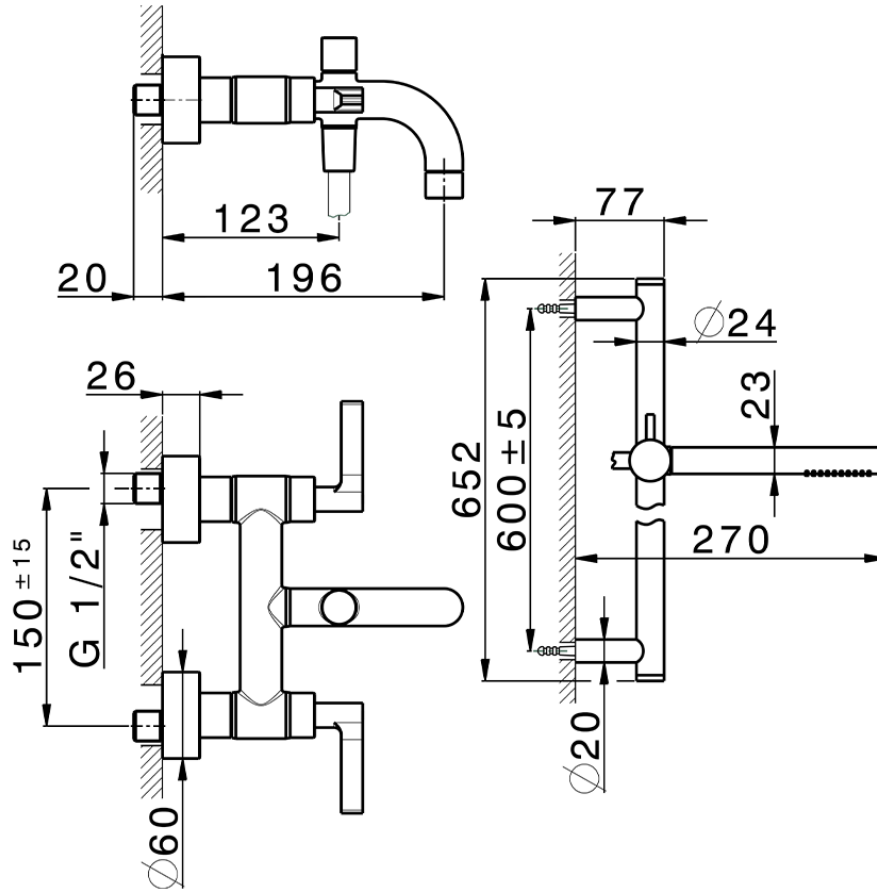

## Bath mixer, with full equipment GRACE\_GL000060

GL000060

<https://en.cisal.it/bath-mixer-with-full-equipment-grace-gl000060>

2026-06-08