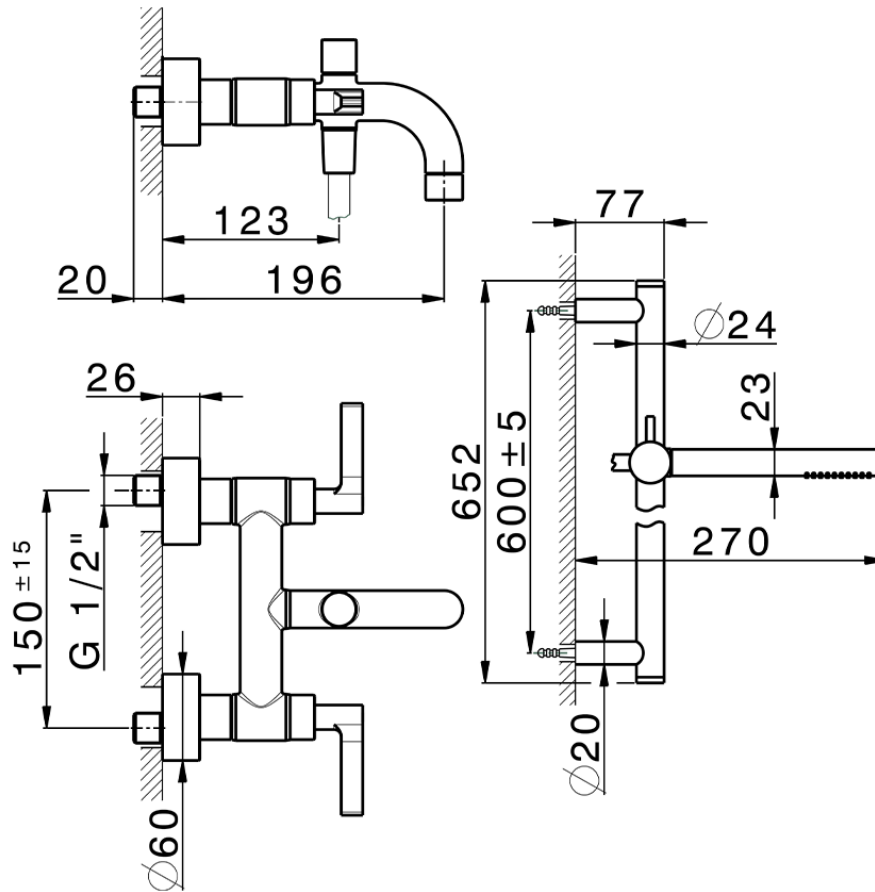

Bath mixer, with full equipment GRACE_GL000060

GL000060

<https://en.cisal.it/bath-mixer-with-full-equipment-grace-gl000060>

2026-04-28