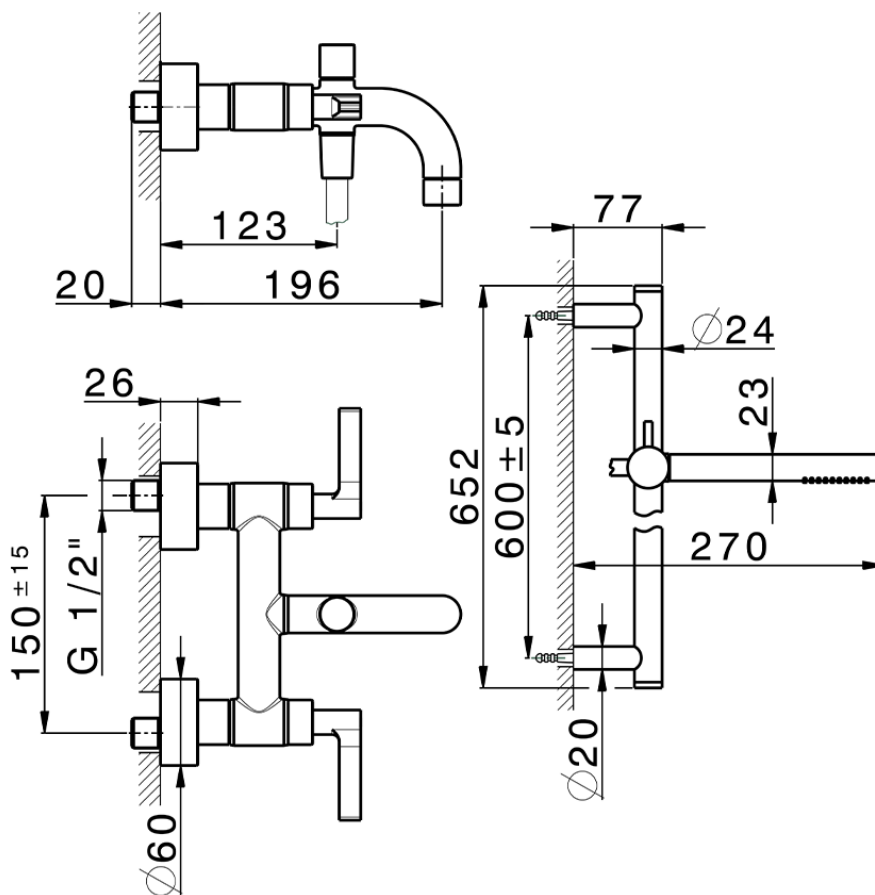

Bath mixer, with full equipment GRACE_GL000060

GL000060

<https://en.cisal.it/bath-mixer-with-full-equipment-grace-gl000060>

2026-06-13