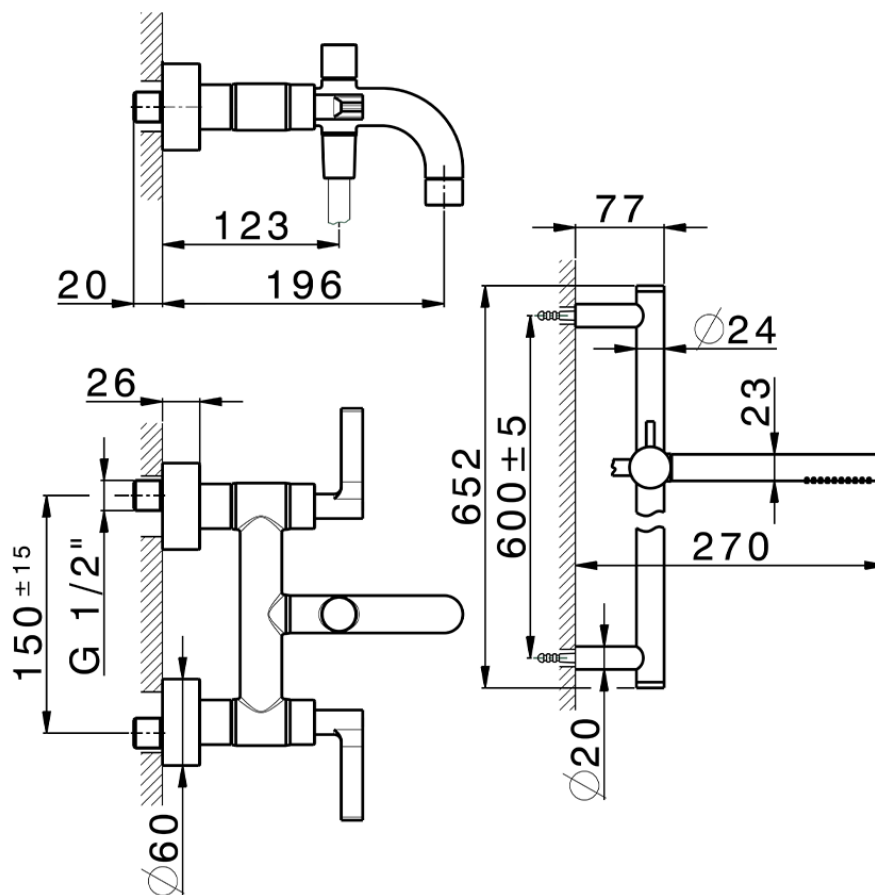

## Bath mixer, with full equipment GRACE\_GL000060

GL000060

<https://en.cisal.it/bath-mixer-with-full-equipment-grace-gl000060>

2026-04-28