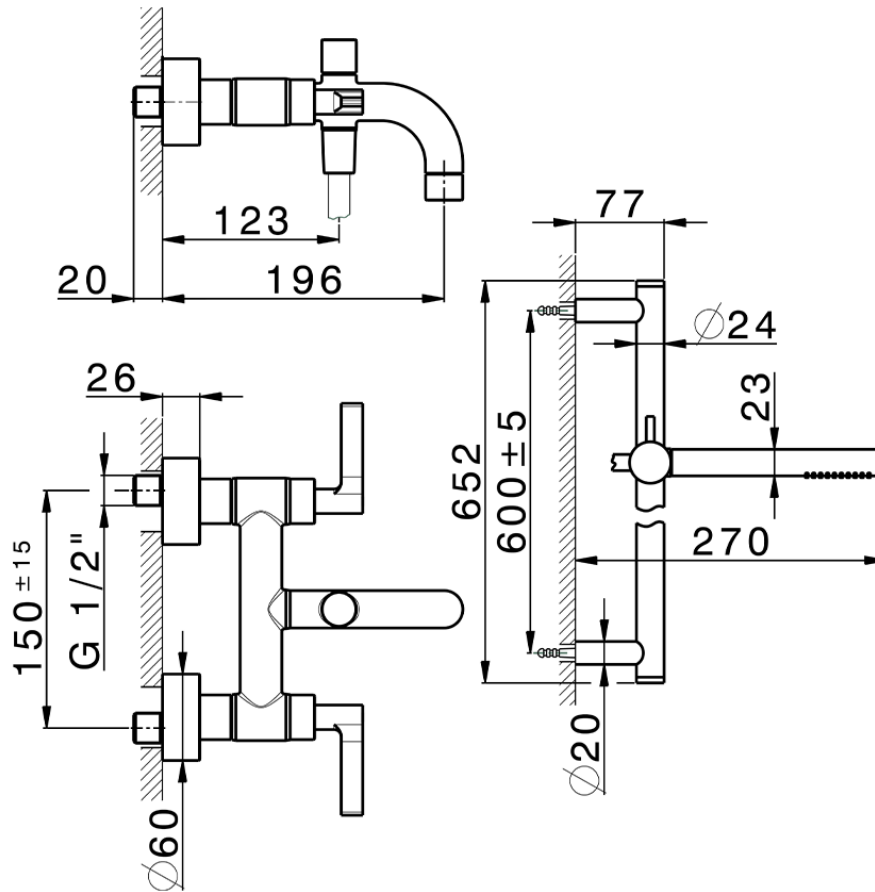

## Bath mixer, with full equipment GRACE\_GL000060

GL000060

<https://en.cisal.it/bath-mixer-with-full-equipment-grace-gl000060>

2026-06-14