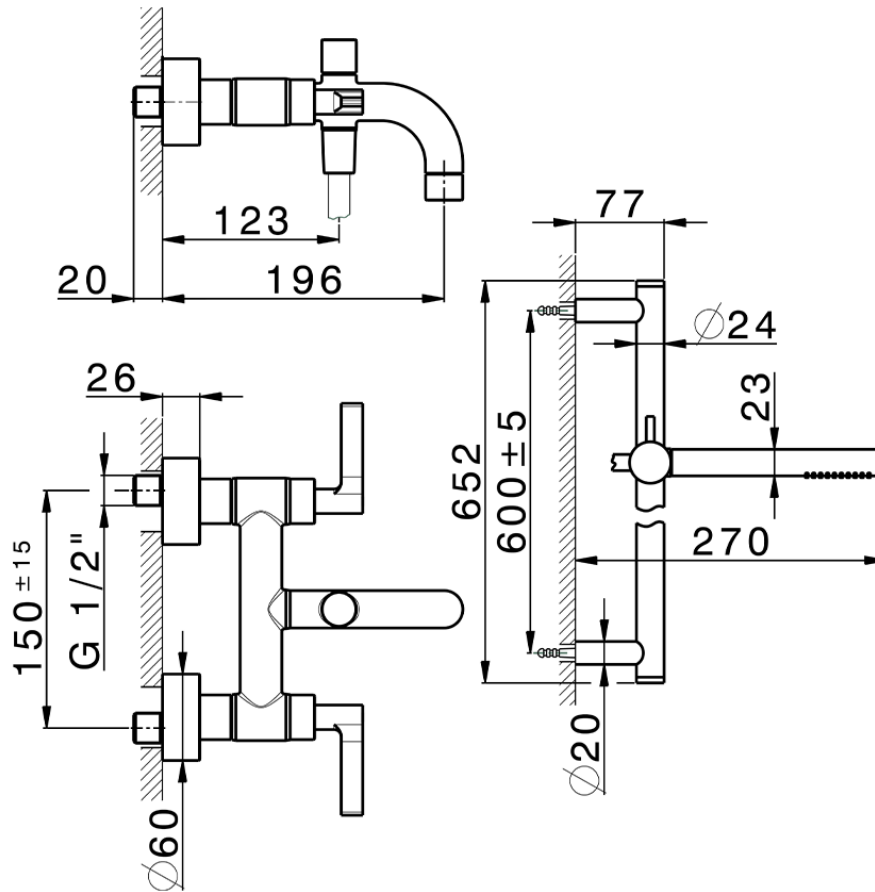

Bath mixer, with full equipment GRACE_GL000060

GL000060

<https://en.cisal.it/bath-mixer-with-full-equipment-grace-gl000060>

2026-04-08