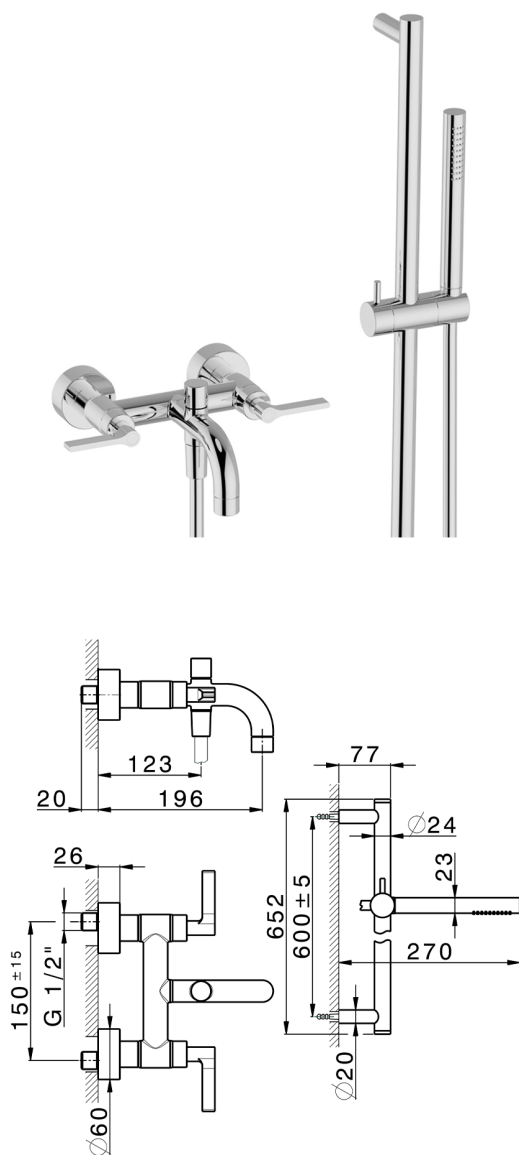

## Bath mixer, with full equipment GRACE\_GL000060

MODEL **GL000060**

Bath mixer, with full equipment, 60 cm Rail with slide bracket, 22,5 mm Brass One Spray handshower, 150 cm SUPREME smooth flexible hose

### AVAILABLE FINISHINGS

-  **21** 21 Chrome
-  **2F** 2F Brushed Nickel
-  **2W** 2W Brushed Gold
-  **5H** 5H Dark Brass Brushed
-  **5L** 5L Brushed Black Titanium
-  **6T** 6T Chrome/Matt Black