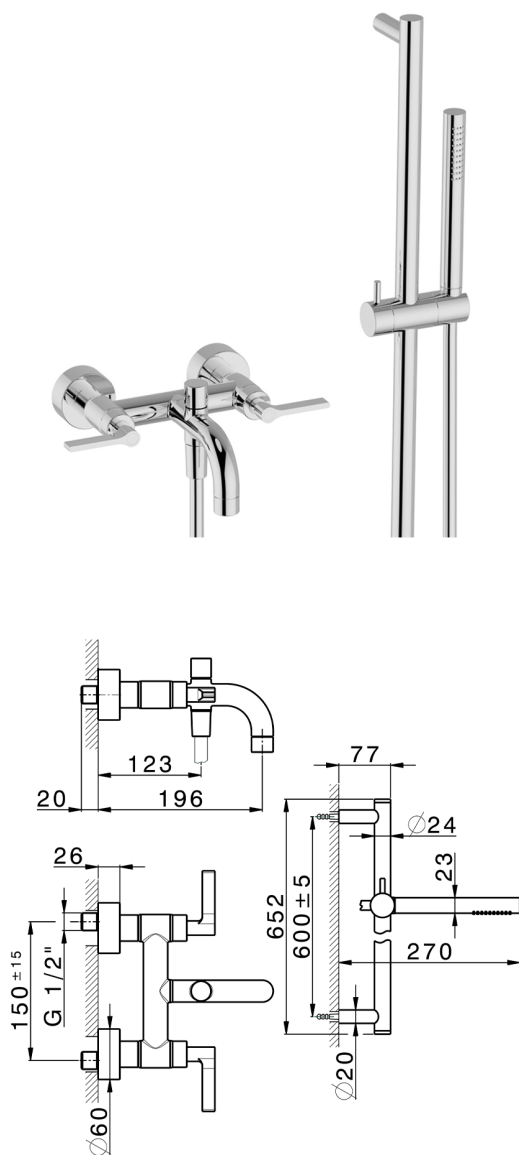

Bath mixer, with full equipment GRACE_GL000060

MODEL **GL000060**

Bath mixer, with full equipment, 60 cm Rail with slide bracket, 22,5 mm Brass One Spray handshower, 150 cm SUPREME smooth flexible hose

AVAILABLE FINISHINGS

-  **21** 21 Chrome
-  **2F** 2F Brushed Nickel
-  **2W** 2W Brushed Gold
-  **5H** 5H Dark Brass Brushed
-  **5L** 5L Brushed Black Titanium
-  **6T** 6T Chrome/Matt Black

CHARACTERISTICS

2026-06-14