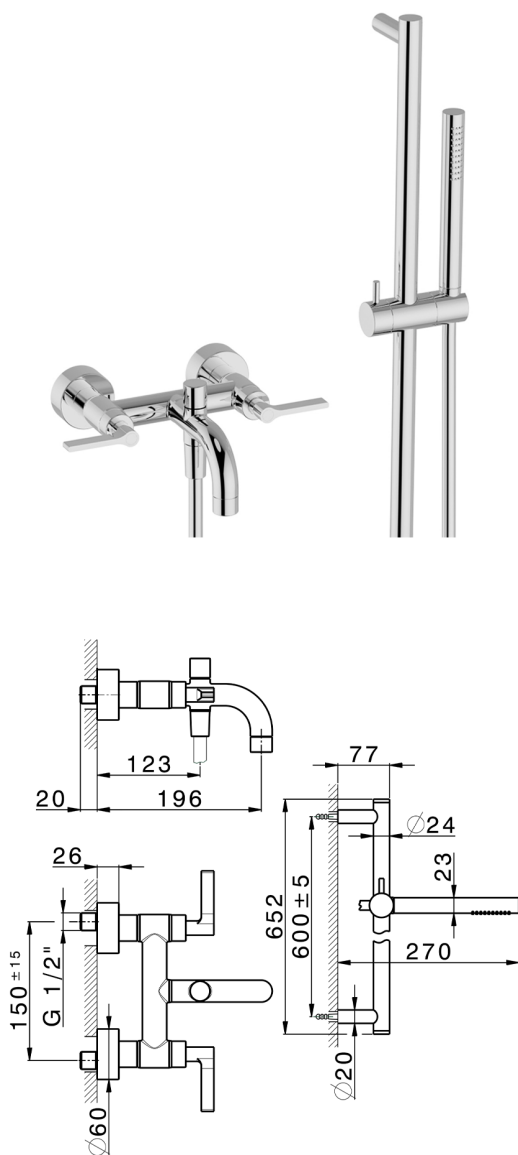

Bath mixer, with full equipment GRACE_GL000060

MODEL **GL000060**

Bath mixer, with full equipment, 60 cm Rail with slide bracket, 22,5 mm Brass One Spray handshower, 150 cm SUPREME smooth flexible hose

AVAILABLE FINISHINGS

-  **21** 21 Chrome
-  **2F** 2F Brushed Nickel
-  **2W** 2W Brushed Gold
-  **5H** 5H Dark Brass Brushed
-  **5L** 5L Brushed Black Titanium
-  **6T** 6T Chrome/Matt Black

CHARACTERISTICS

2026-05-19